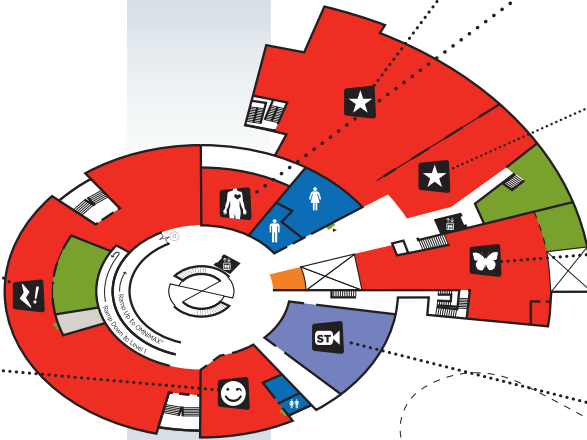

EXPLORE WITH US

LEVEL 5

OMNIMAX® THEATRE

Put yourself in the middle of a giant-screen film.

LEVEL 3

Green Roof
Ramp access only

GREEN ROOF TERRACE

LEVEL 2

EUREKA! MITCHELL ODYSSEY FOUNDATION GALLERY

For physicists ages 6+

NEW space!

KIDSPACE

For our youngest explorers ages 2-6

LEVEL 2

FEATURE EXHIBITION

Extreme Dinosaurs!
For paleontologists ages 0-100

Da Vinci-The Genius
Opens May 5

BODYWORKS

For anatomists ages 8+

FEATURE EXHIBITION

LEGO® Castle Adventure
For builders ages 3-103

SEARCH: THE SARA STERN GALLERY

For natural historians ages 6+

SCIENCE THEATRE

Grab a cozy seat and enjoy a free show.

LEVEL 1

PUZZLES AND ILLUSIONS

For problem-solvers ages 8+

PETER BROWN FAMILY CENTRE STAGE

Zany science demos with theatrical flair.

TRIPLE O'S RESTAURANT

Grab a bite and refuel.