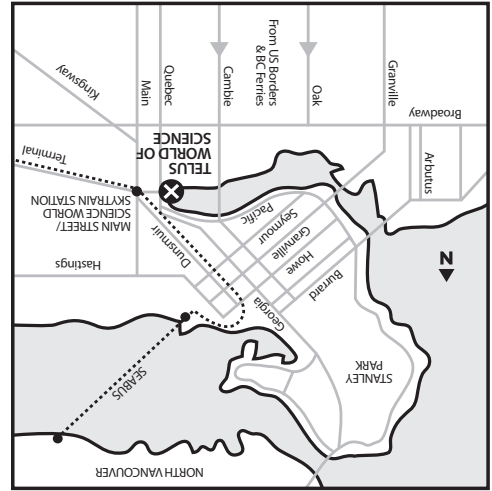

Science World British Columbia  
 TELUS World of Science 1455 Quebec Street,  
 Vancouver, BC Canada V6A 3Z7  
 t 604.443.7500 f 604.443.7431

for: \_\_\_\_\_

from: \_\_\_\_\_

date: \_\_\_\_\_

time: \_\_\_\_\_

where: TELUS World of Science

rspv to: \_\_\_\_\_

**you're invited to  
 a birthday party!**

[www.telusworldofscience.com/vancouver](http://www.telusworldofscience.com/vancouver)