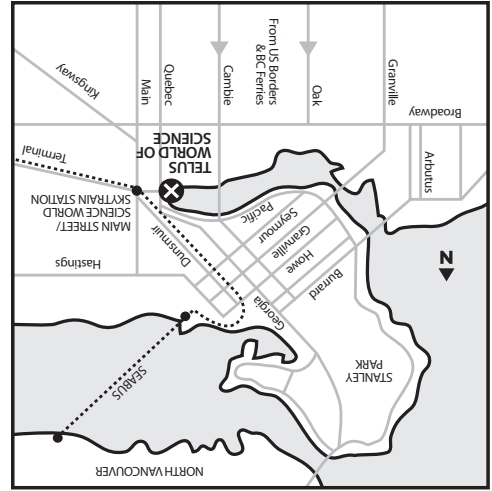

Science World British Columbia
 TELUS World of Science 1455 Quebec Street,
 Vancouver, BC Canada V6A 3Z7
 t 604.443.7500 f 604.443.7431

for: _____

from: _____

date: _____

time: _____

where: TELUS World of Science

rspv to: _____

www.telusworldofscience.com/vancouver