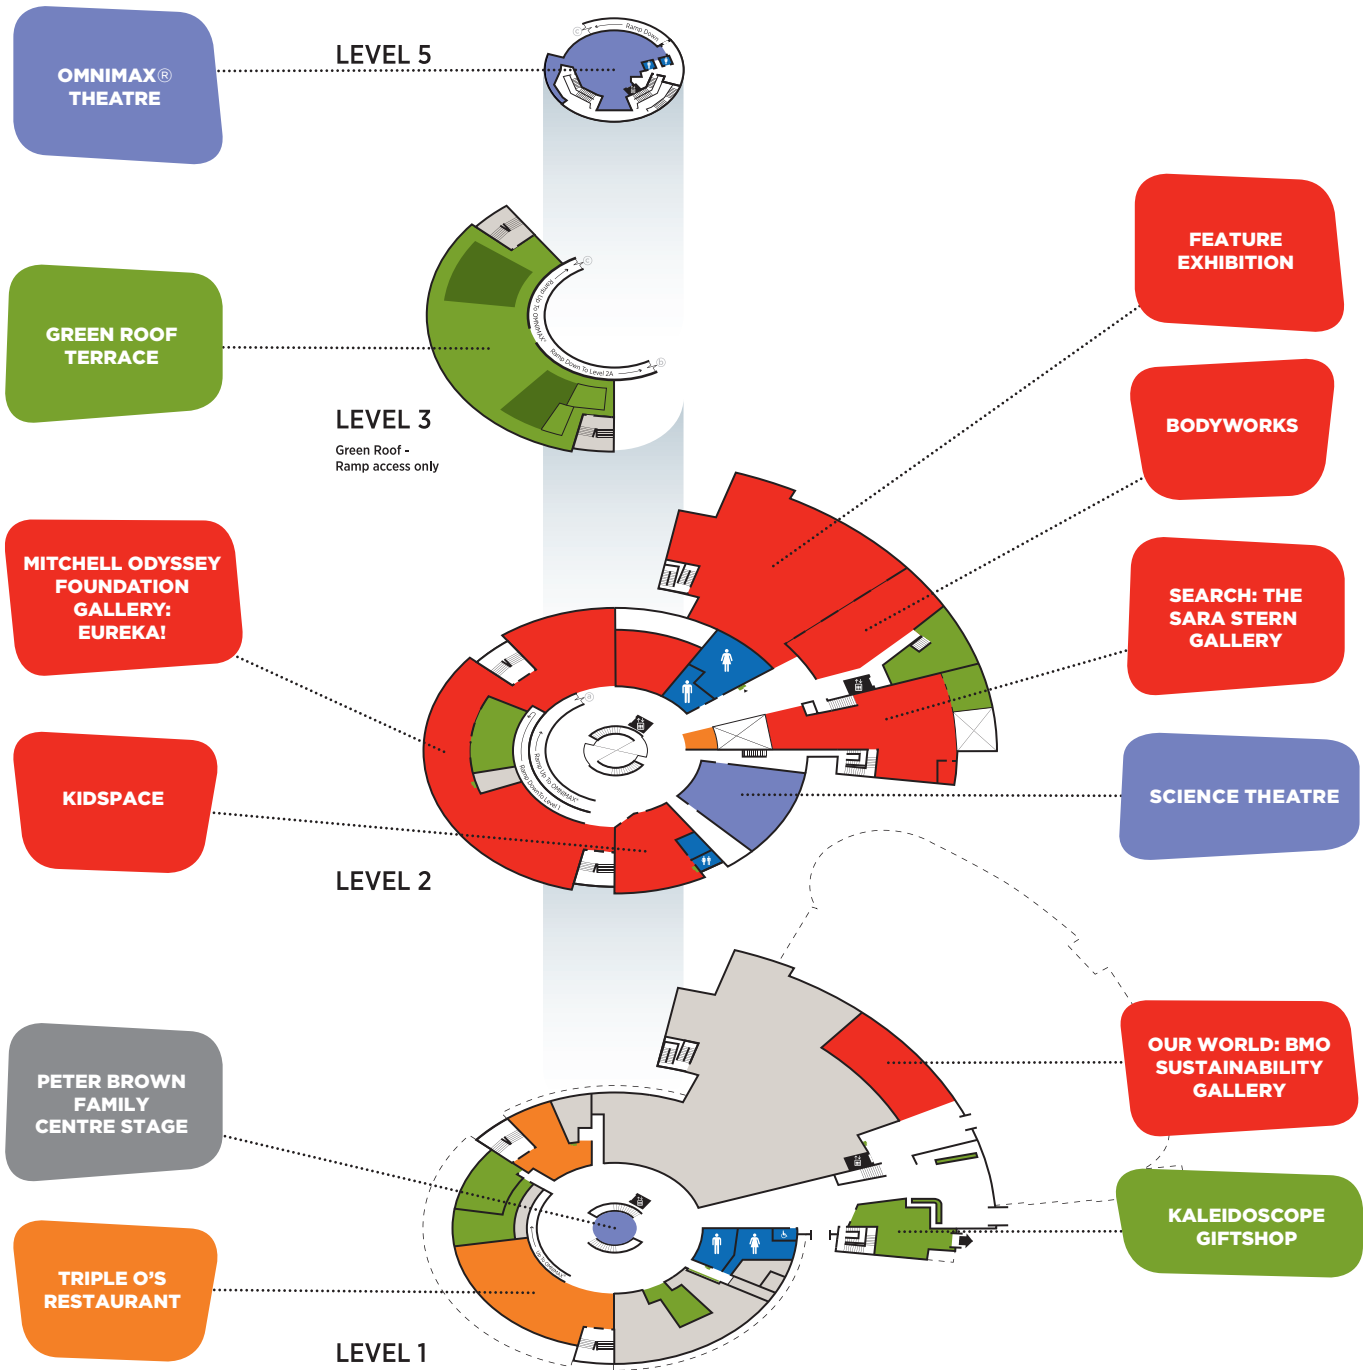

All Levels FLOORMAP

Level 1 FLOORMAP

RENTABLE AREAS

CATERER'S AREAS

Floor plan August 30, 2011

Level 2 FLOORMAP

RENTABLE AREAS

CATERER'S AREAS

Map Key	
	First Aid
	Washrooms
	Wheelchair Access
	Elevator

Floor plan August 30, 2011

Level 3 FLOORMAP

RENTABLE AREAS

CATERER'S AREAS

Map Key	
	First Aid
	Washrooms
	Wheelchair Access
	Elevator

Floor plan August 30, 2011