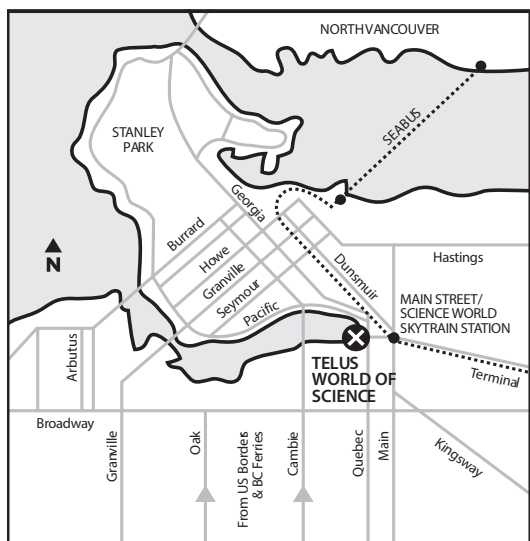

Science World British Columbia  
TELUS World of Science 1455 Quebec Street,  
Vancouver, BC Canada V6A 3Z7  
t 604.443.7500 f 604.443.7431

for: \_\_\_\_\_

from: \_\_\_\_\_

date: \_\_\_\_\_

time: \_\_\_\_\_

# YOU'RE INVITED TO A BIRTHDAY PARTY

SCIENCE WORLD at  
**TELUS WORLD**  
of SCIENCE

Science World British Columbia  
TELUS World of Science 1455 Quebec Street,  
Vancouver, BC Canada V6A 3Z7  
t 604.443.7500 f 604.443.7431

# YOU'RE INVITED TO A BIRTHDAY PARTY

SCIENCE WORLD at  
**TELUS WORLD**  
of SCIENCE

# YOU'RE INVITED TO A BIRTHDAY PARTY

SCIENCE WORLD at  
**TELUS WORLD**  
of SCIENCE

**Science World British Columbia**  
TELUS World of Science 1455 Quebec Street,  
Vancouver, BC Canada V6A 3Z7  
t 604.443.7500 f 604.443.7431