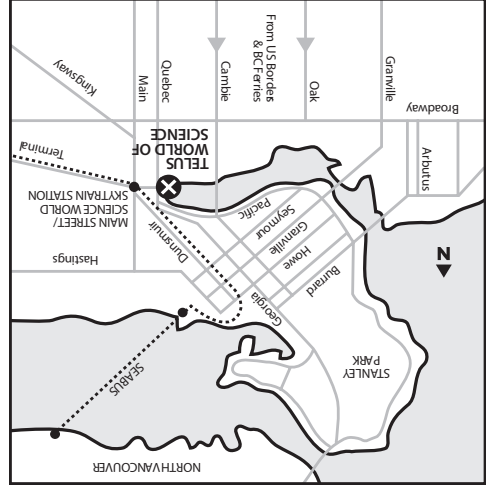

Science World British Columbia  
TELUS World of Science 1455 Quebec Street,  
Vancouver, BC Canada V6A 3Z7  
t 604.443.7500 f 604.443.7431

for: \_\_\_\_\_

from: \_\_\_\_\_

date: \_\_\_\_\_

time: \_\_\_\_\_

where: TELUS World of Science \_\_\_\_\_

rspv to: \_\_\_\_\_

# YOU'RE INVITED TO A BIRTHDAY PARTY

SCIENCE WORLD at  
**TELUS WORLD**  
of SCIENCE

Science World British Columbia  
TELUS World of Science 1455 Quebec Street,  
Vancouver, BC Canada V6A 3Z7  
t 604.443.7500 f 604.443.7431