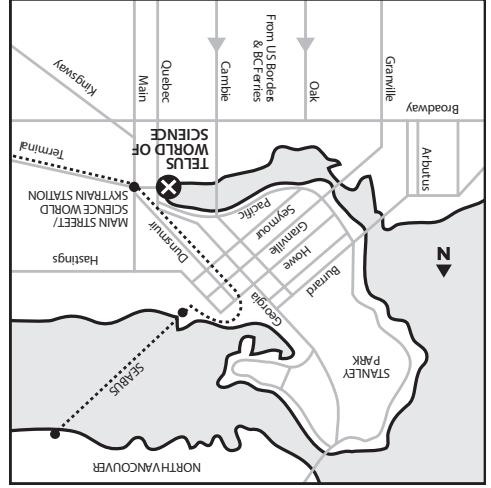

Science World British Columbia  
TELUS World of Science 1455 Quebec Street,  
Vancouver, BC Canada V6A 3Z7  
t 604.443.7500 f 604.443.7431

for: \_\_\_\_\_

from: \_\_\_\_\_

date: \_\_\_\_\_

time: \_\_\_\_\_

# YOU'RE INVITED TO A BIRTHDAY PARTY

SCIENCE WORLD at  
**TELUS WORLD**  
of SCIENCE

Science World British Columbia  
TELUS World of Science 1455 Quebec Street,  
Vancouver, BC Canada V6A 3Z7  
t 604.443.7500 f 604.443.7431

# YOU'RE INVITED TO A BIRTHDAY PARTY

SCIENCE WORLD at  
**TELUS WORLD**  
of SCIENCE

**Science World British Columbia**  
TELUS World of Science 1455 Quebec Street,  
Vancouver, BC Canada V6A 3Z7  
t 604.443.7500 f 604.443.7431

for: \_\_\_\_\_

from: \_\_\_\_\_

date: \_\_\_\_\_

time: \_\_\_\_\_

where: **TELUS World of Science**

rsvp to: \_\_\_\_\_