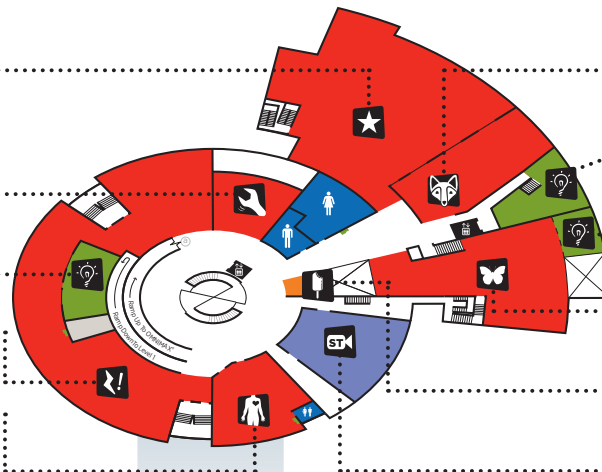

All Levels FLOORMAP

LEVEL 5

OMNIMAX® THEATRE
Put yourself in the middle
of a giant-screen film

LEVEL 2

FEATURE EXHIBITION
A gallery where we showcase
travelling exhibitions

**TINKERING SPACE:
THE WORKSAFEBC GALLERY**
For inventors and creators ages 6+

DYSON INNOVATION LAB

EUREKA!
For physicists ages 6+

BODYWORKS
For anatomists ages 5+

WONDER
For early learners ages 0-5

**LIVING LAB
DISCOVERY LAB
LAUNCH PAD**

NATURE LAB

SEARCH: SARA STERN GALLERY
For natural historians ages 6+

SNACK LAB
Ice cream, pop and more!

SCIENCE THEATRE
Grab a cozy seat and enjoy a free show

LEVEL 1

PUZZLES AND ILLUSIONS
For problem-solvers ages 8+

PUBLIC LUNCHROOM

EXPLORATION LAB

BITS AND BYTES LAB
Supported by ACL Services

**PETER BROWN FAMILY
CENTRE STAGE**
Zany science demos
with theatrical flair

TRIPLE O'S RESTAURANT
Grab a bite and refuel

COAT ROOM

**KEN SPENCER
SCIENCE PARK**
For urban ecologists and
green thumbs ages 10+