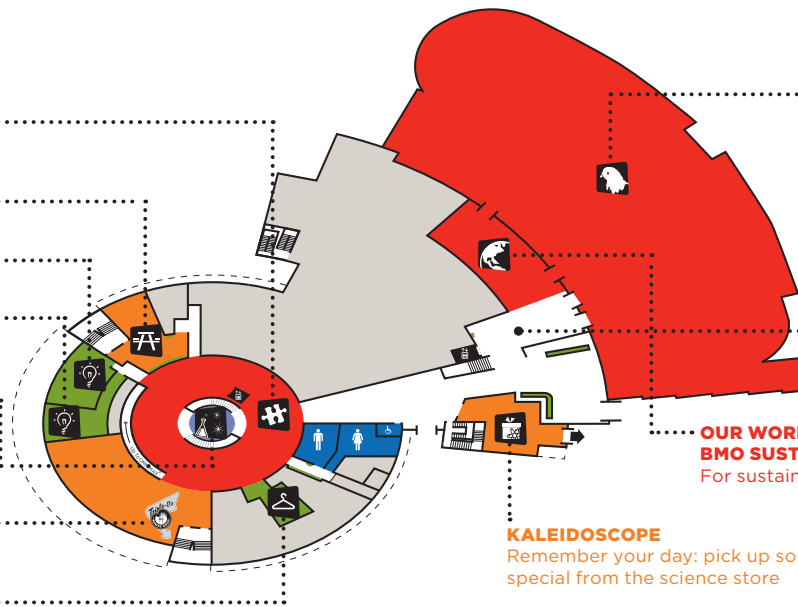

All Levels FLOORMAP

LEVEL 5

OMNIMAX® THEATRE
Put yourself in the middle
of a giant-screen film

LEVEL 2

FEATURE EXHIBITION
A gallery where we showcase
travelling exhibitions

**TINKERING SPACE:
THE WORKSAFEBC GALLERY**
For inventors and creators ages 6+

SNACK LAB
Ice cream, pop and more!

SCIENCE THEATRE
Grab a cozy seat and enjoy a free show

LEVEL 1

PUZZLES AND ILLUSIONS
For problem-solvers ages 8+

PUBLIC LUNCHROOM

EXPLORATION LAB

BITS AND BYTES LAB
Supported by ACL Services

**PETER BROWN FAMILY
CENTRE STAGE**
Zany science demos
with theatrical flair

TRIPLE O'S RESTAURANT
Grab a bite and refuel

COAT ROOM

**KEN SPENCER
SCIENCE PARK**
For urban ecologists and
green thumbs ages 10+

Weather permitting

CONNECTION ZONE
Supported by
Sierra Wireless

**OUR WORLD:
BMO SUSTAINABILITY GALLERY**
For sustainable thinkers ages 10+

KALEIDOSCOPE
Remember your day: pick up something
special from the science store