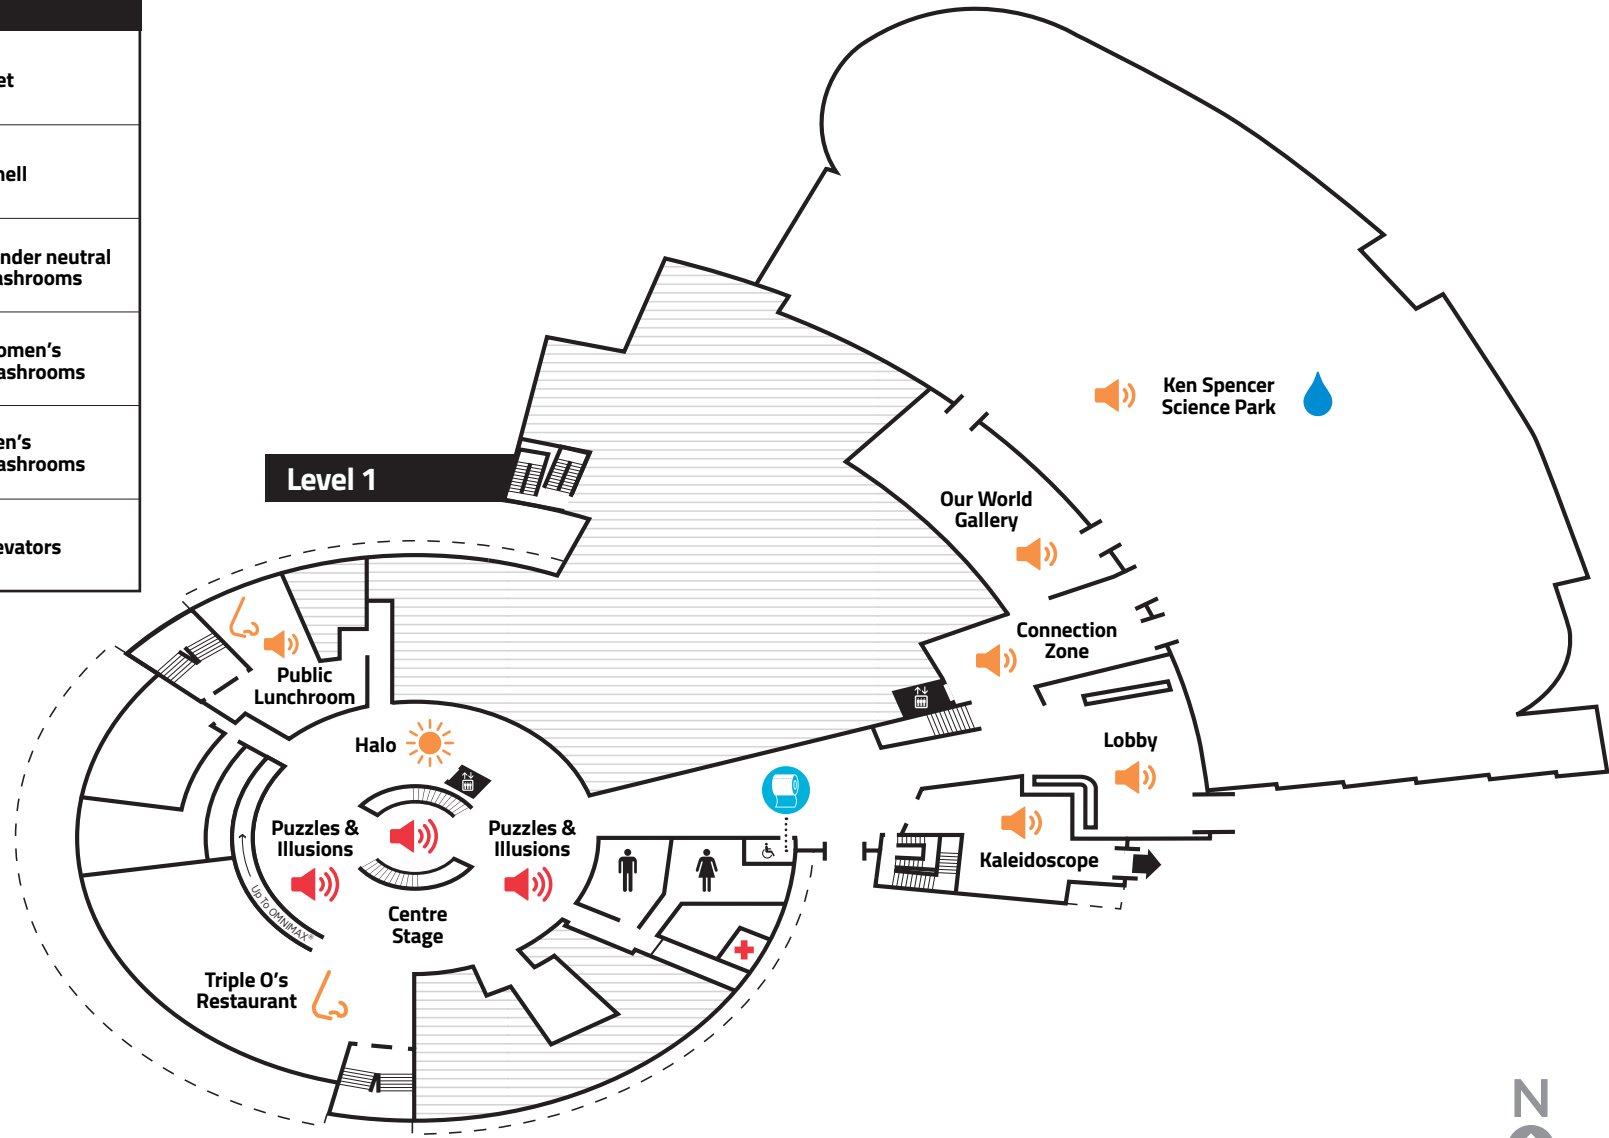

# Level 1 SENSORY MAP

Legend	
Minimal volume	Wet
Medium volume	Smell
Loud volume	Gender neutral washrooms
Bright light	Women's Washrooms
Dim light	Men's Washrooms
First aid room (Level 1)	Elevators

# Levels 2 and 5

## SENSORY MAP

Legend	
Minimal volume	Wet
Medium volume	Smell
Loud volume	Gender neutral washrooms
Bright light	Women's Washrooms
Dim light	Men's Washrooms
First aid room (Level 1)	Elevators