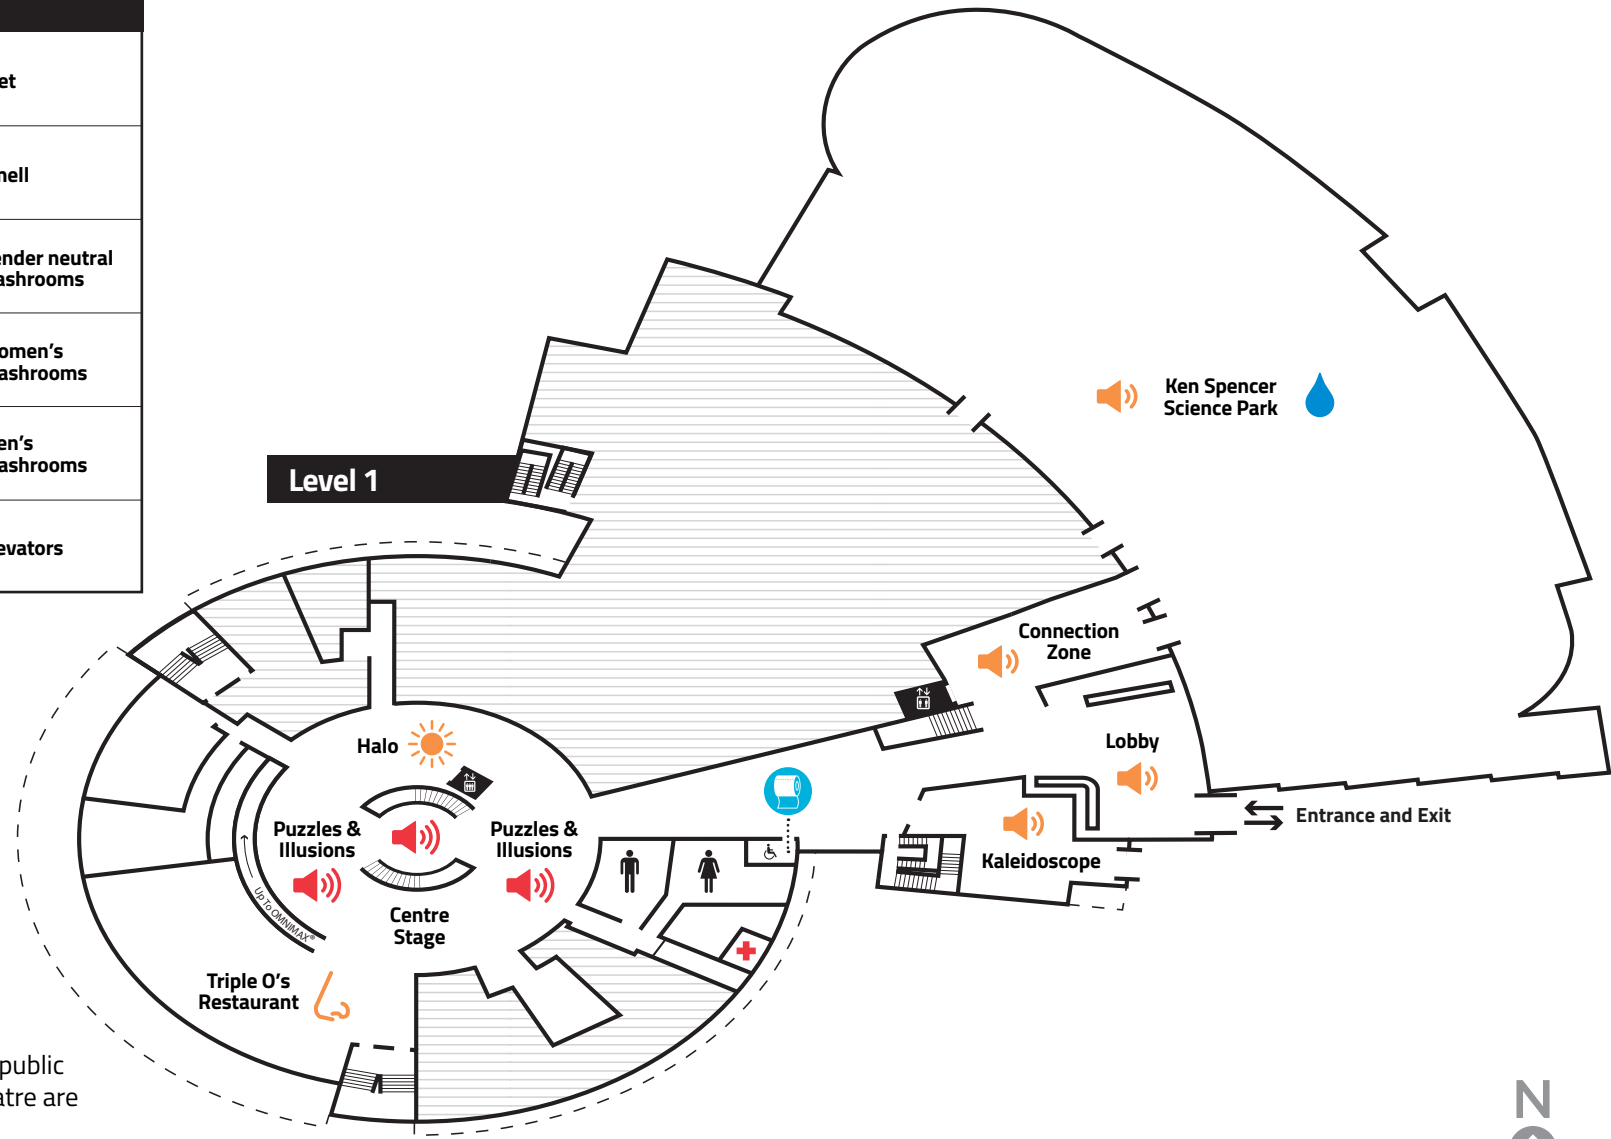

Level 1 SENSORY MAP

Legend	
Minimal volume	Wet
Medium volume	Smell
Loud volume	Gender neutral washrooms
Bright light	Women's Washrooms
Dim light	Men's Washrooms
First aid room (Level 1)	Elevators

PLEASE NOTE:

Triple O's restaurant, Snack Lab, public lunchroom, and OMNIMAX® Theatre are temporarily unavailable.

Levels 2 and 5

SENSORY MAP

Legend	
Minimal volume	Wet
Medium volume	Smell
Loud volume	Gender neutral washrooms
Bright light	Women's Washrooms
Dim light	Men's Washrooms
First aid room (Level 1)	Elevators

PLEASE NOTE:

Triple O's restaurant, Snack Lab, public lunchroom, and OMNIMAX® Theatre are temporarily unavailable.