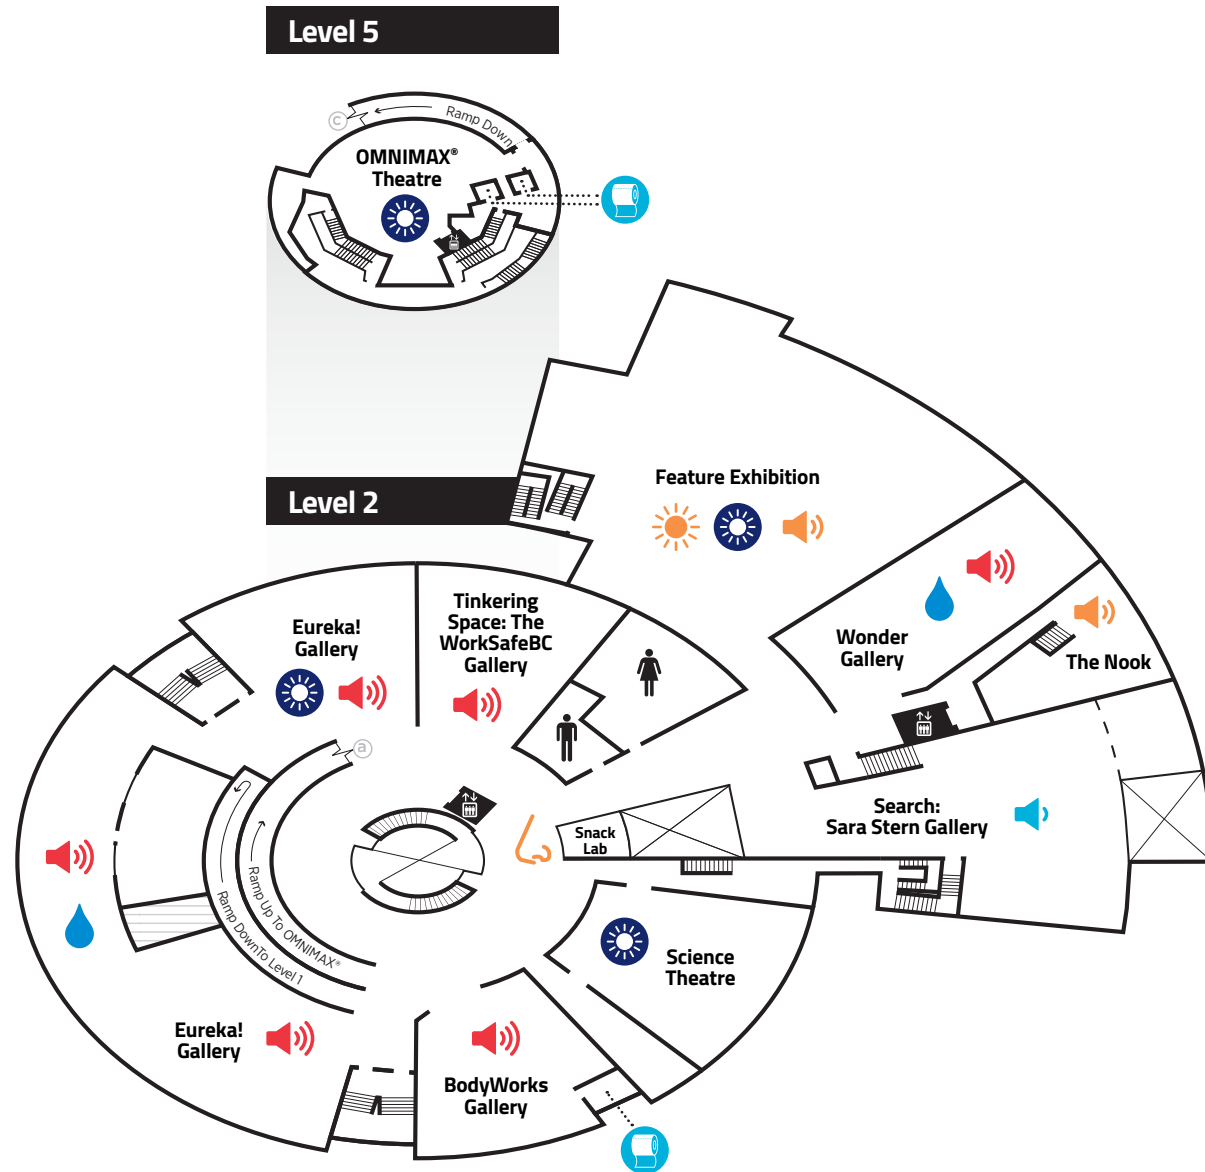

Level 1 SENSORY MAP

Legend	
Minimal volume	Wet
Medium volume	Smell
Loud volume	Gender neutral washrooms
Bright light	Women's Washrooms
Dim light	Men's Washrooms
First aid room (Level 1)	Elevators

PLEASE NOTE:

Triple O's restaurant, Snack Lab, public lunchroom, and OMNIMAX® Theatre are temporarily unavailable.

Levels 2 and 5

SENSORY MAP

Legend	
Minimal volume	Wet
Medium volume	Smell
Loud volume	Gender neutral washrooms
Bright light	Women's Washrooms
Dim light	Men's Washrooms
First aid room (Level 1)	Elevators

PLEASE NOTE:

Triple O's restaurant, Snack Lab, public lunchroom, and OMNIMAX® Theatre are temporarily unavailable.