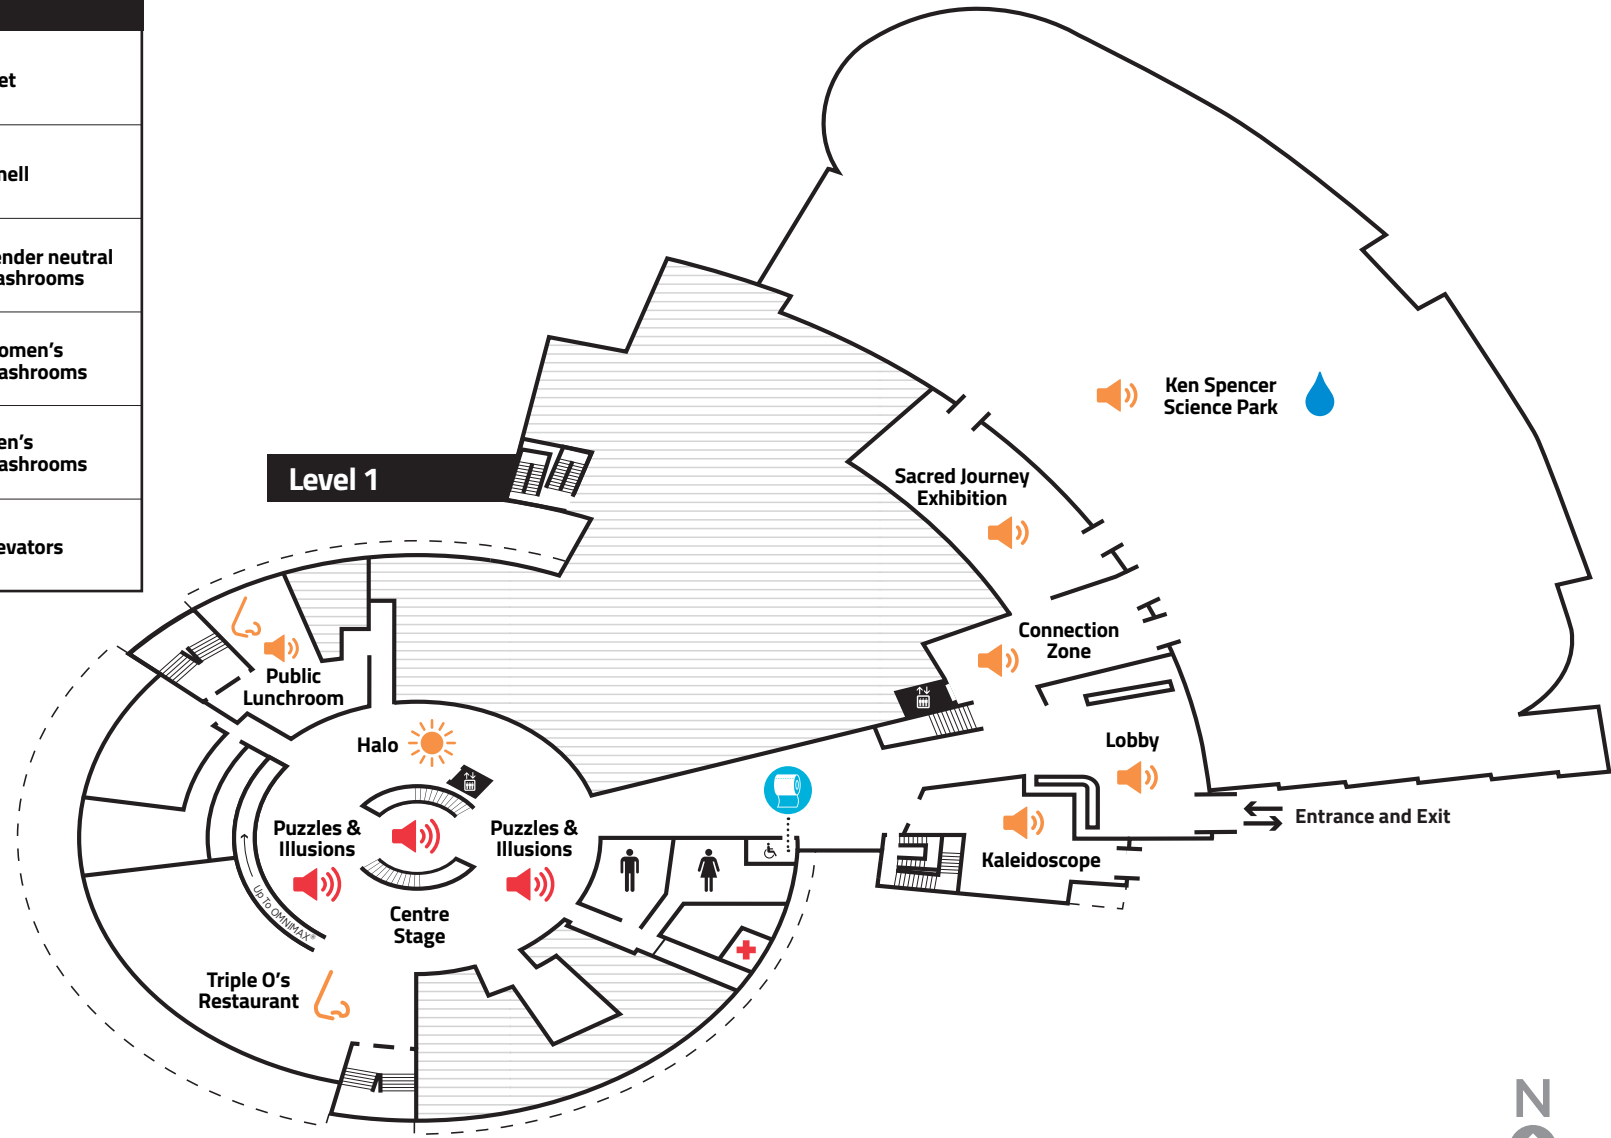

Level 1

SENSORY MAP

Legend	
Minimal volume	Wet
Medium volume	Smell
Loud volume	Gender neutral washrooms
Bright light	Women's Washrooms
Dim light	Men's Washrooms
First aid room (Level 1)	Elevators

PLEASE NOTE:

OMNIMAX® Theatre is temporarily unavailable.

Levels 2 and 5

SENSORY MAP

Legend	
Minimal volume	Wet
Medium volume	Smell
Loud volume	Gender neutral washrooms
Bright light	Women's Washrooms
Dim light	Men's Washrooms
First aid room (Level 1)	Elevators

PLEASE NOTE:

OMNIMAX® Theatre is temporarily unavailable.