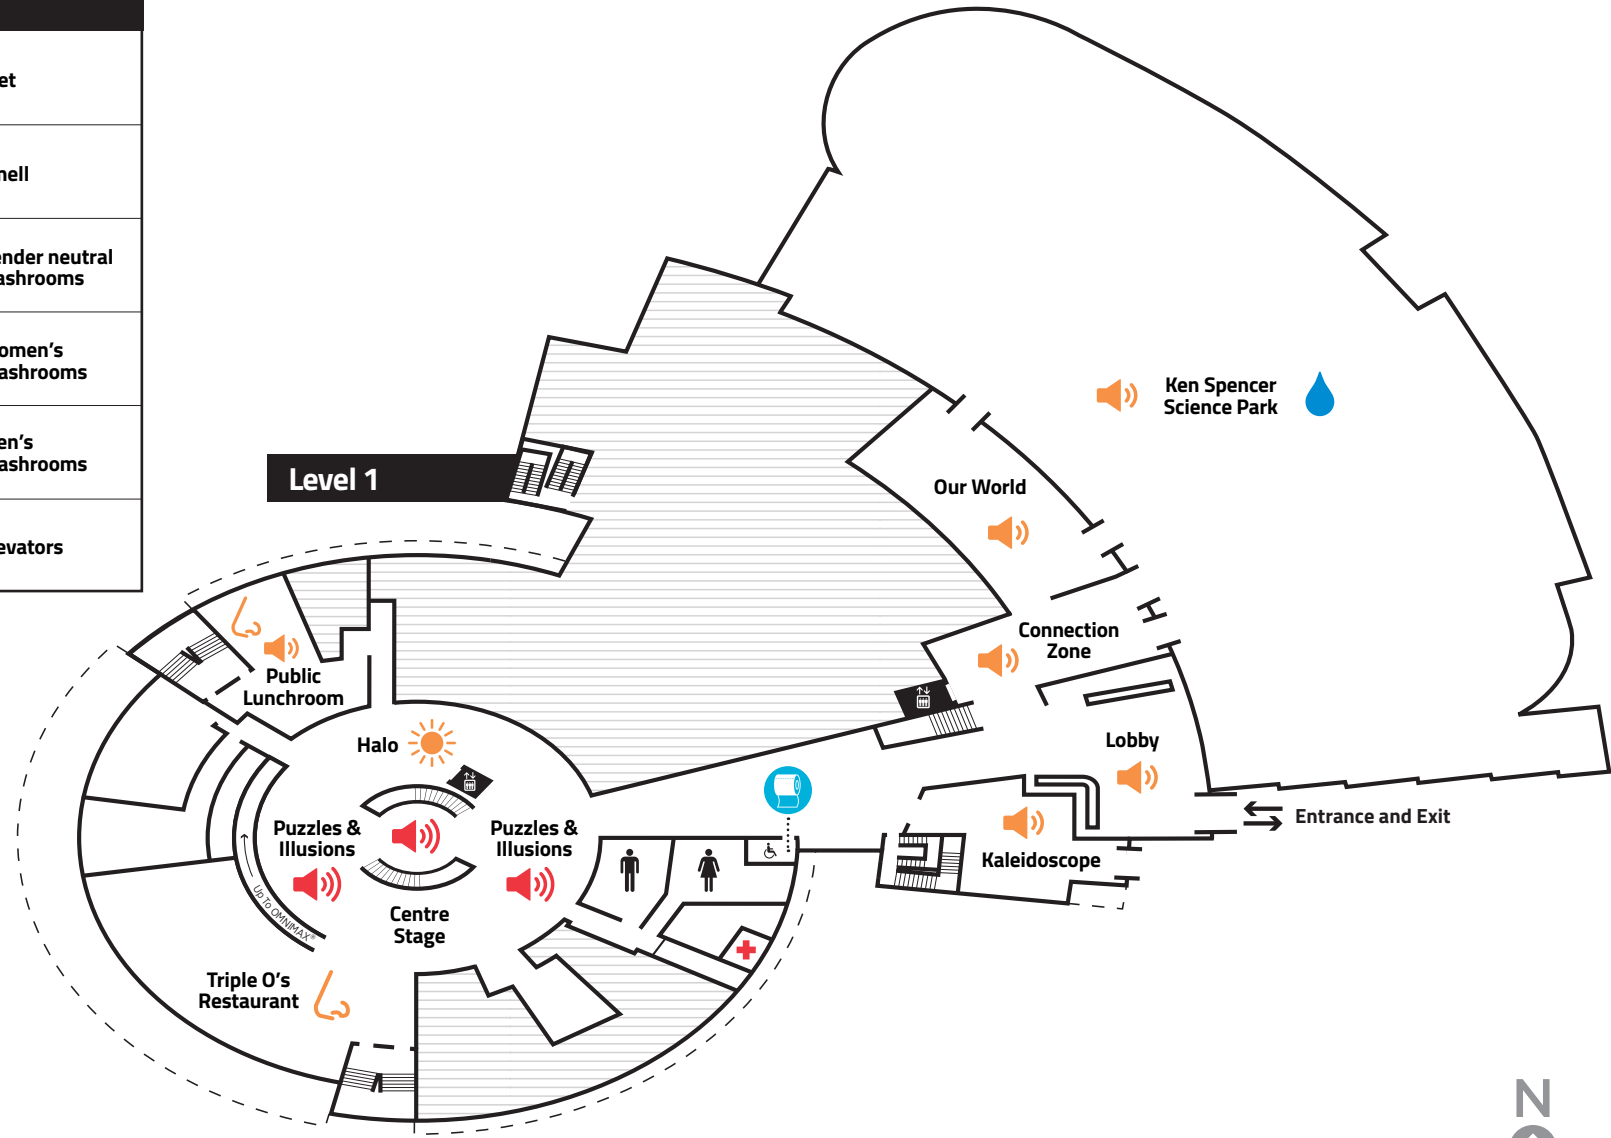

Level 1

SENSORY MAP

Legend	
Minimal volume	Wet
Medium volume	Smell
Loud volume	Gender neutral washrooms
Bright light	Women's Washrooms
Dim light	Men's Washrooms
First aid room (Level 1)	Elevators

PLEASE NOTE:

OMNIMAX® Theatre is temporarily unavailable.

Levels 2 and 5

SENSORY MAP

Legend	
Minimal volume	Wet
Medium volume	Smell
Loud volume	Gender neutral washrooms
Bright light	Women's Washrooms
Dim light	Men's Washrooms
First aid room (Level 1)	Elevators

PLEASE NOTE:

OMNIMAX® Theatre is temporarily unavailable.