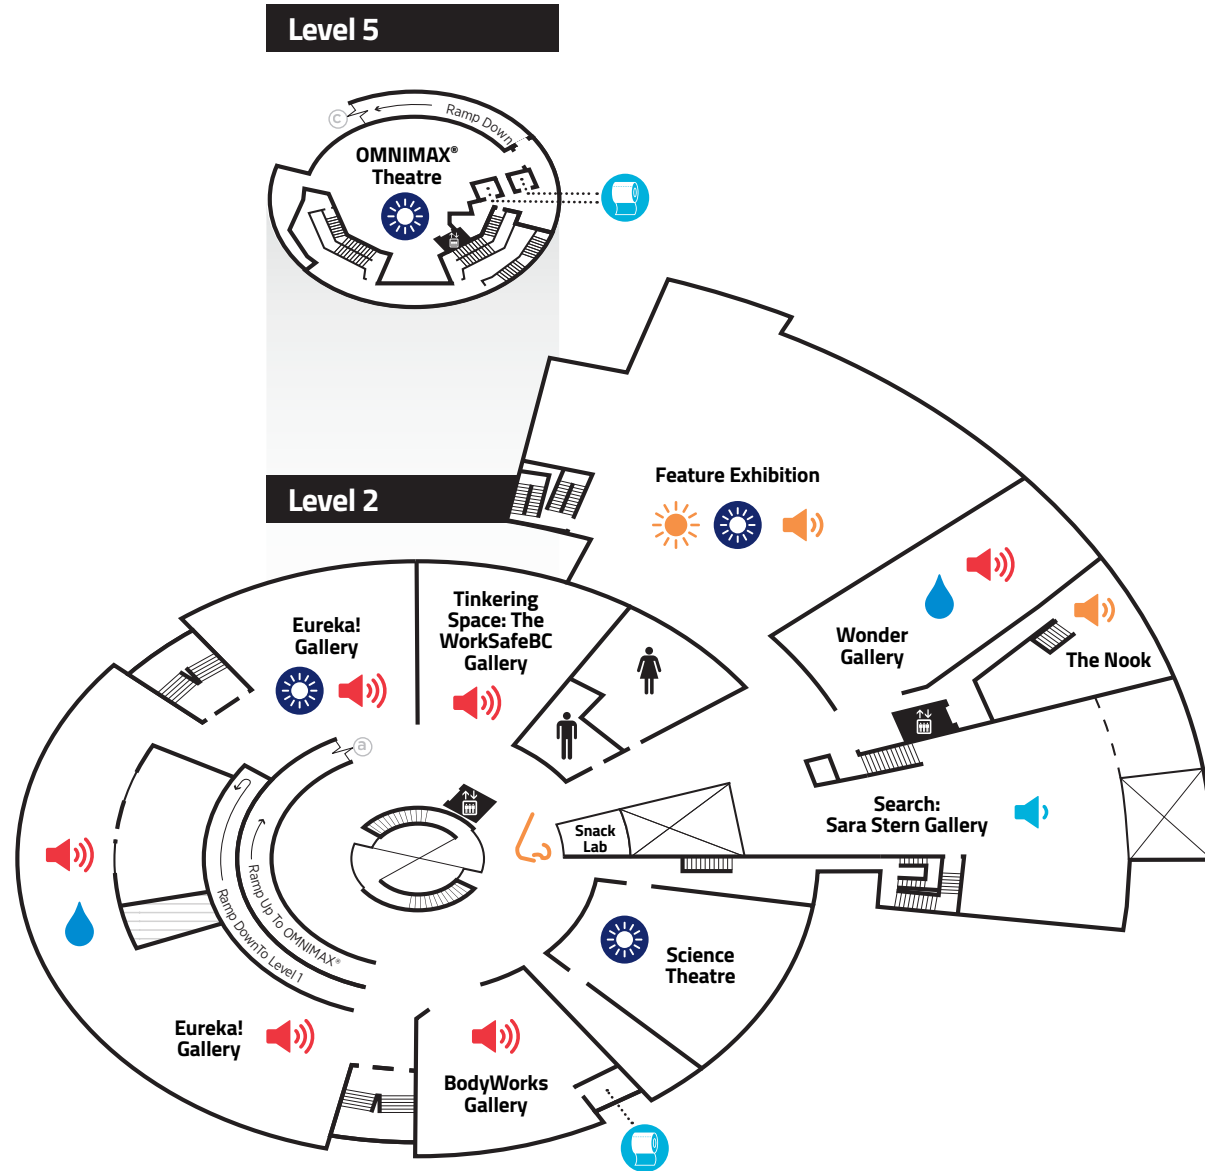

Level 1

SENSORY MAP

Legend	
Minimal volume	Wet
Medium volume	Smell
Loud volume	Gender neutral washrooms
Bright light	Women's Washrooms
Dim light	Men's Washrooms
First aid room (Level 1)	Elevators

PLEASE NOTE:

OMNIMAX® Theatre is temporarily unavailable.

Levels 2 and 5

SENSORY MAP

Legend	
Minimal volume	Wet
Medium volume	Smell
Loud volume	Gender neutral washrooms
Bright light	Women's Washrooms
Dim light	Men's Washrooms
First aid room (Level 1)	Elevators

PLEASE NOTE:

OMNIMAX® Theatre is temporarily unavailable.