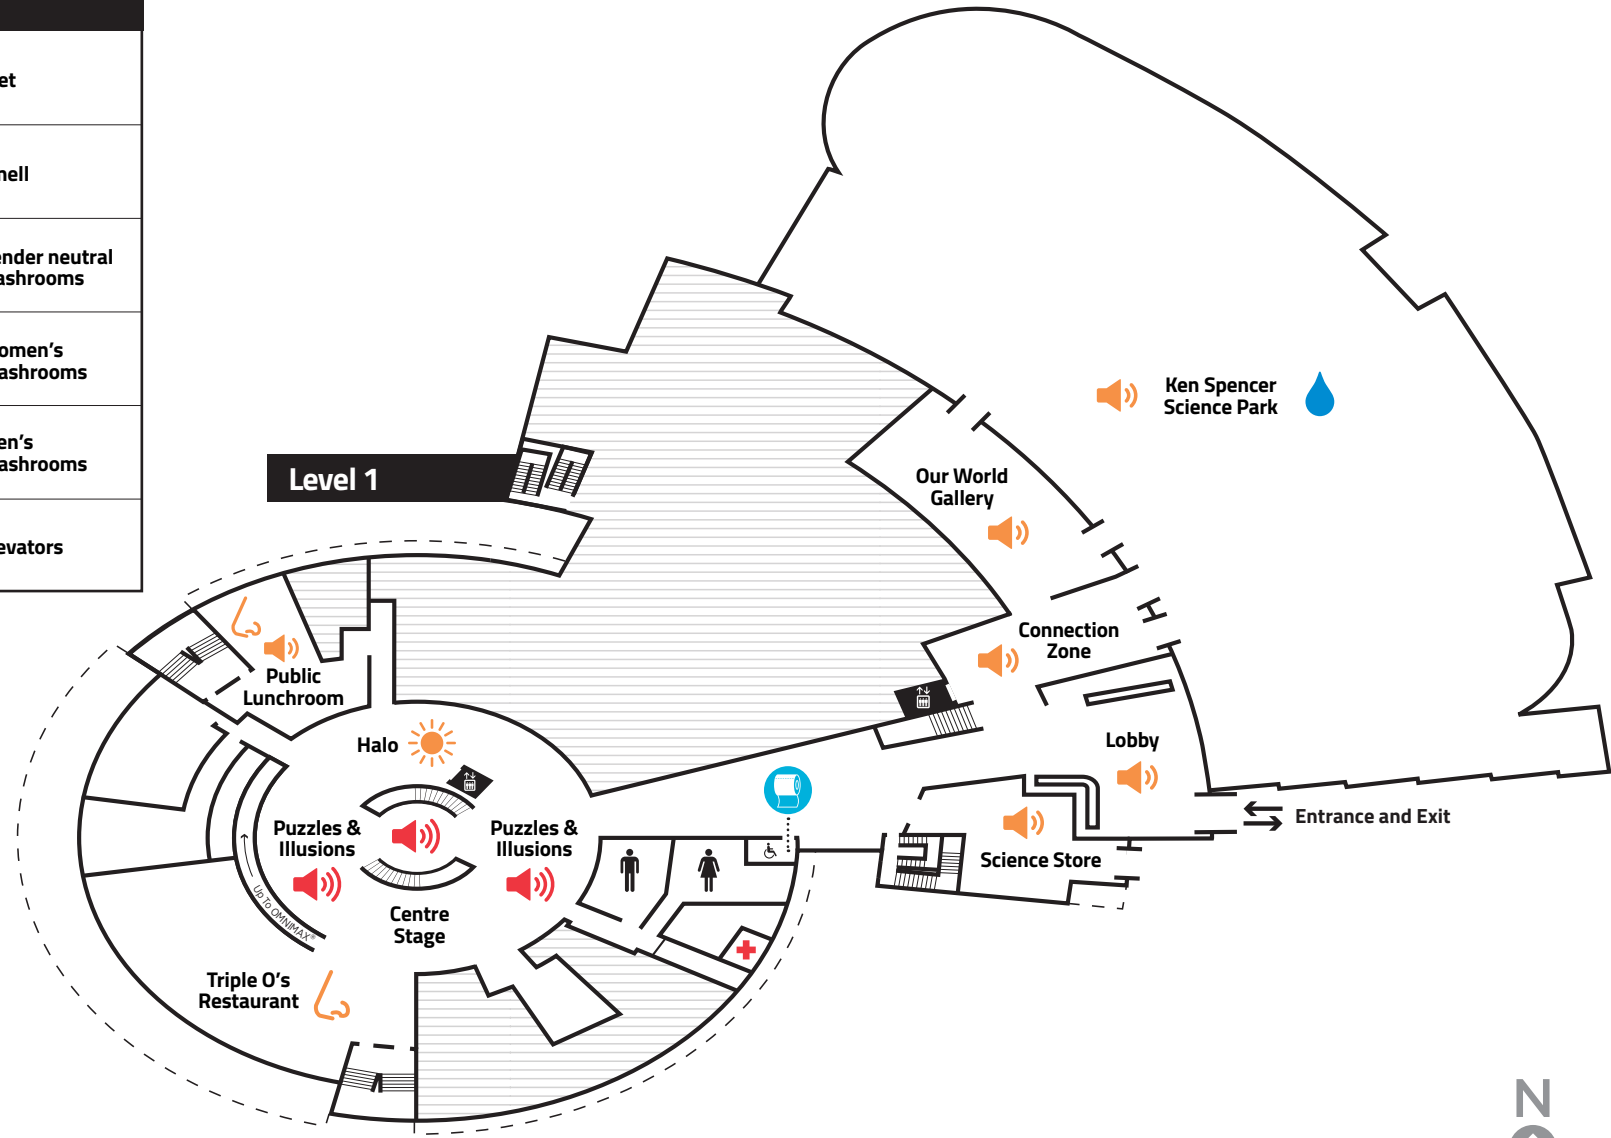

Level 1

SENSORY MAP

Legend	
Minimal volume	Wet
Medium volume	Smell
Loud volume	Gender neutral washrooms
Bright light	Women's Washrooms
Dim light	Men's Washrooms
First aid room (Level 1)	Elevators

PLEASE NOTE:

OMNIMAX® Theatre is temporarily unavailable.

Levels 2 and 5

SENSORY MAP

Legend	
Minimal volume	Wet
Medium volume	Smell
Loud volume	Gender neutral washrooms
Bright light	Women's Washrooms
Dim light	Men's Washrooms
First aid room (Level 1)	Elevators

PLEASE NOTE:

OMNIMAX® Theatre is temporarily unavailable.