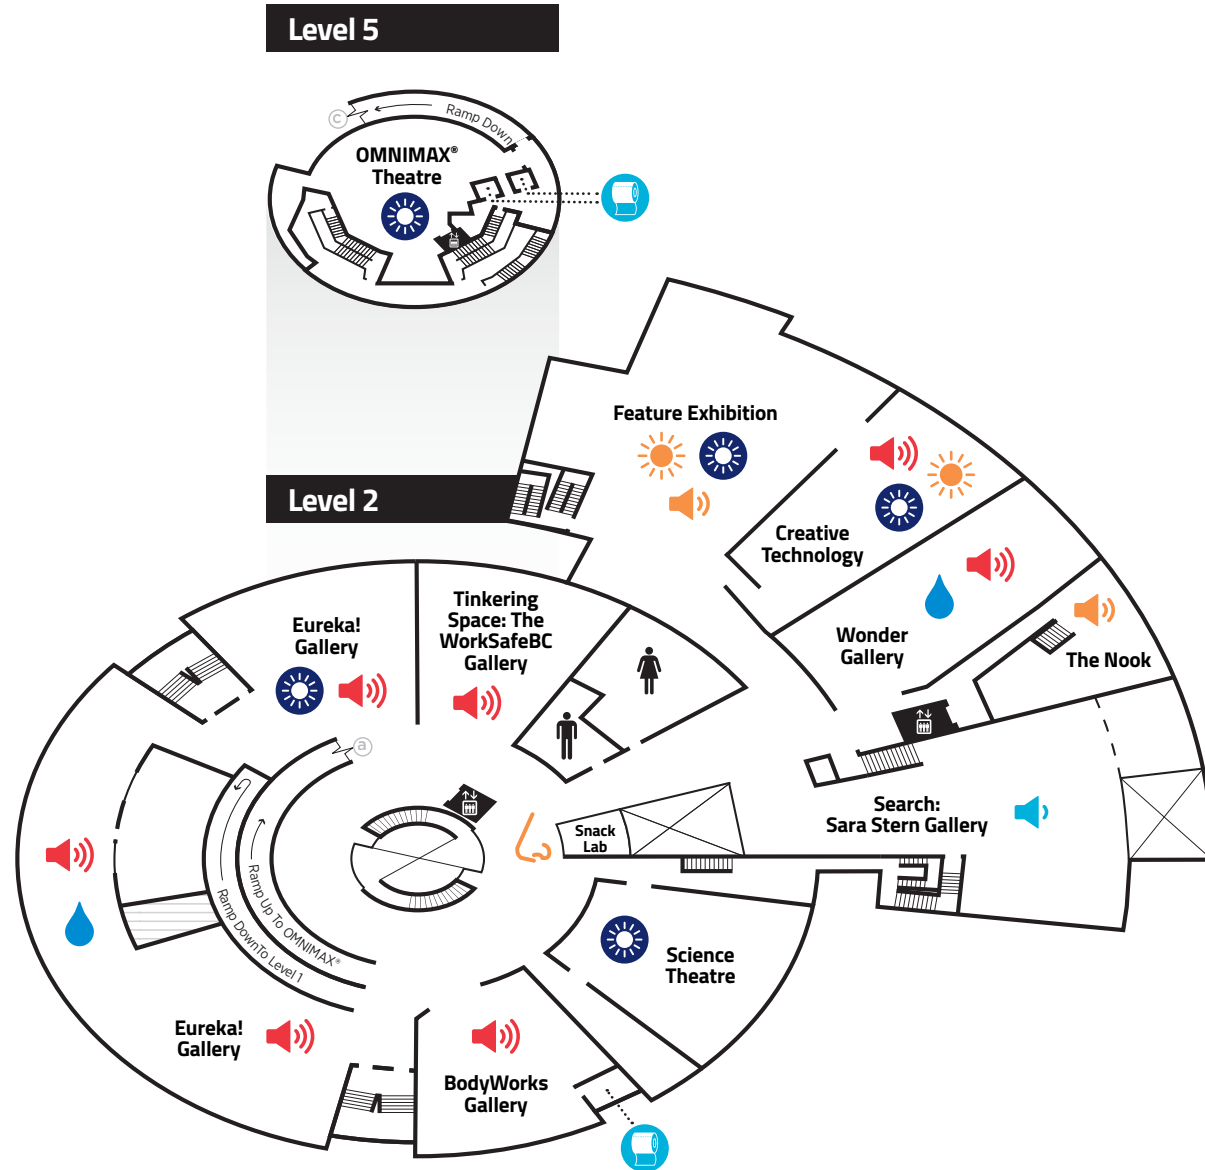

Level 1

SENSORY MAP

Legend	
Minimal volume	Wet
Medium volume	Smell
Loud volume	Gender neutral washrooms
Bright light	Women's Washrooms
Dim light	Men's Washrooms
First aid room (Level 1)	Elevators

PLEASE NOTE:

OMNIMAX® Theatre is temporarily unavailable.

Levels 2 and 5

SENSORY MAP

Legend	
Minimal volume	Wet
Medium volume	Smell
Loud volume	Gender neutral washrooms
Bright light	Women's Washrooms
Dim light	Men's Washrooms
First aid room (Level 1)	Elevators

PLEASE NOTE:

OMNIMAX® Theatre is temporarily unavailable.