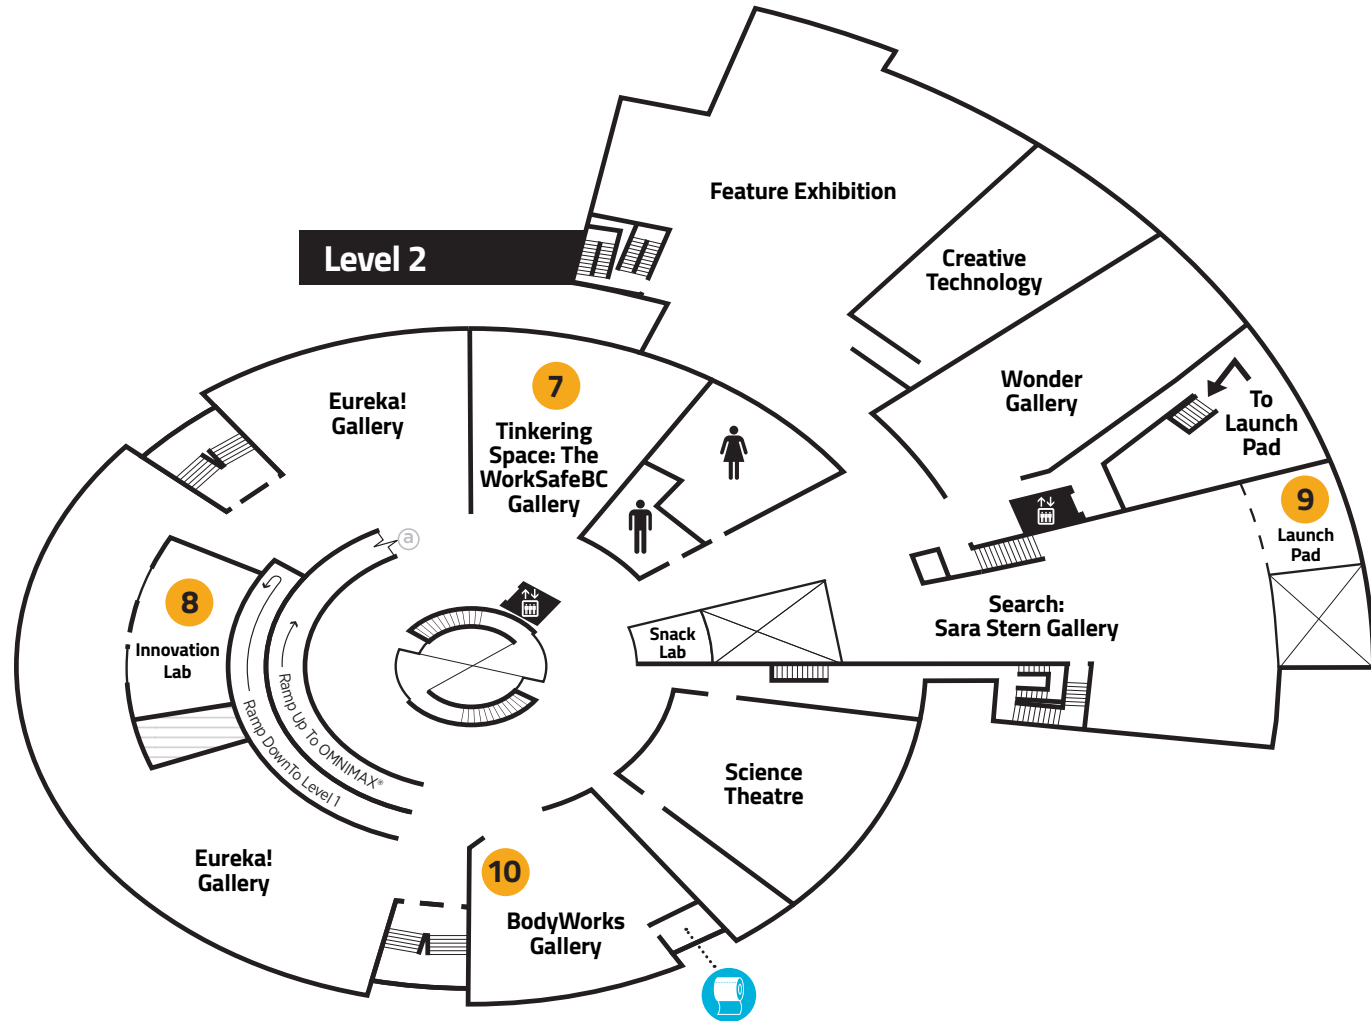

## WORKSHOP LOCATIONS

Legend	
	Washrooms
	Coat Racks
	Exploration Lab
	Community Canopy
	Connection Zone (meet for Community Canopy Workshops)
	Our World
	Lunch Room

**PLEASE NOTE:**

OMNIMAX® Theatre is temporarily unavailable.

# Levels 2

## WORKSHOP LOCATIONS

Legend	
	Washrooms
<b>7</b>	Tinkering (back half)
<b>8</b>	Innovation Lab
<b>9</b>	Launch Pad
<b>10</b>	Bodyworks Chatbot

**PLEASE NOTE:**

OMNIMAX® Theatre is temporarily unavailable.