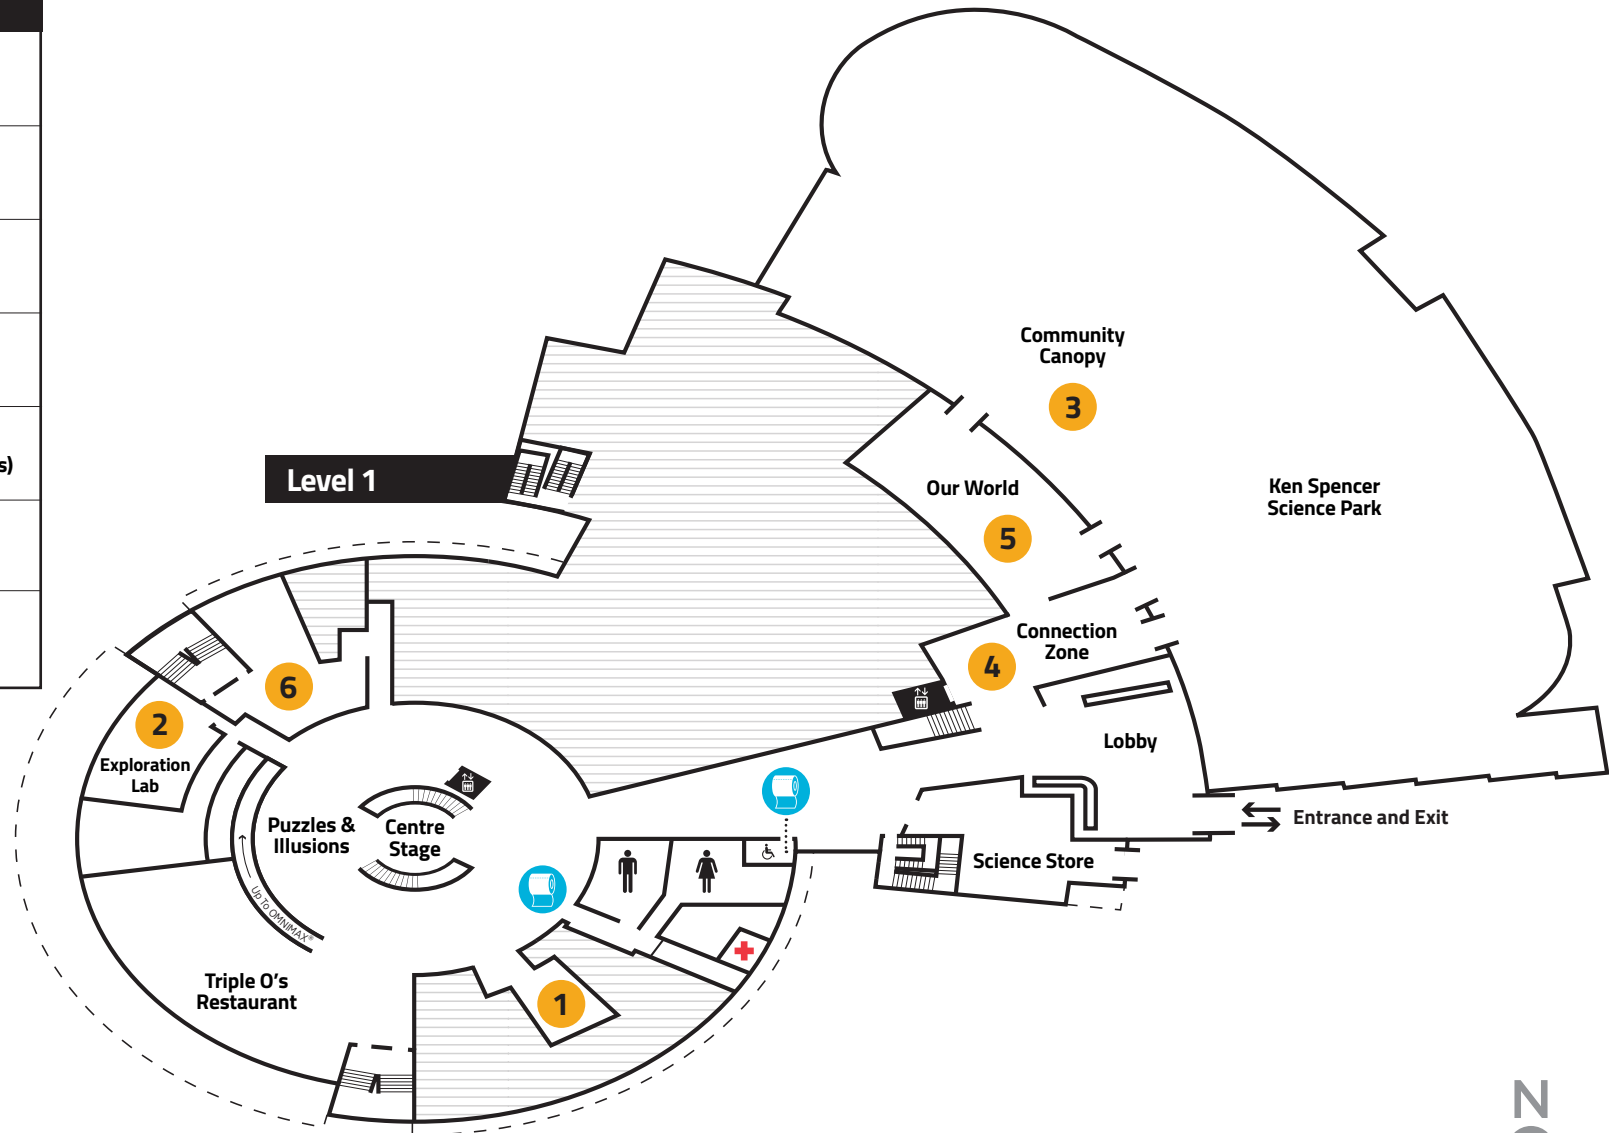

# Level 1

## WORKSHOP LOCATIONS

Legend	
	Washrooms
	Coat Racks
	Exploration Lab
	Community Canopy
	Connection Zone (meet for Community Canopy Workshops)
	Our World
	Lunch Room

**PLEASE NOTE:**

OMNIMAX® Theatre is temporarily unavailable.

# Levels 2

## WORKSHOP LOCATIONS

Legend	
	Washrooms
<b>7</b>	Tinkering (back half)
<b>8</b>	Innovation Lab
<b>9</b>	Launch Pad
<b>10</b>	Bodyworks Chatbot

**PLEASE NOTE:**

OMNIMAX® Theatre is temporarily unavailable.