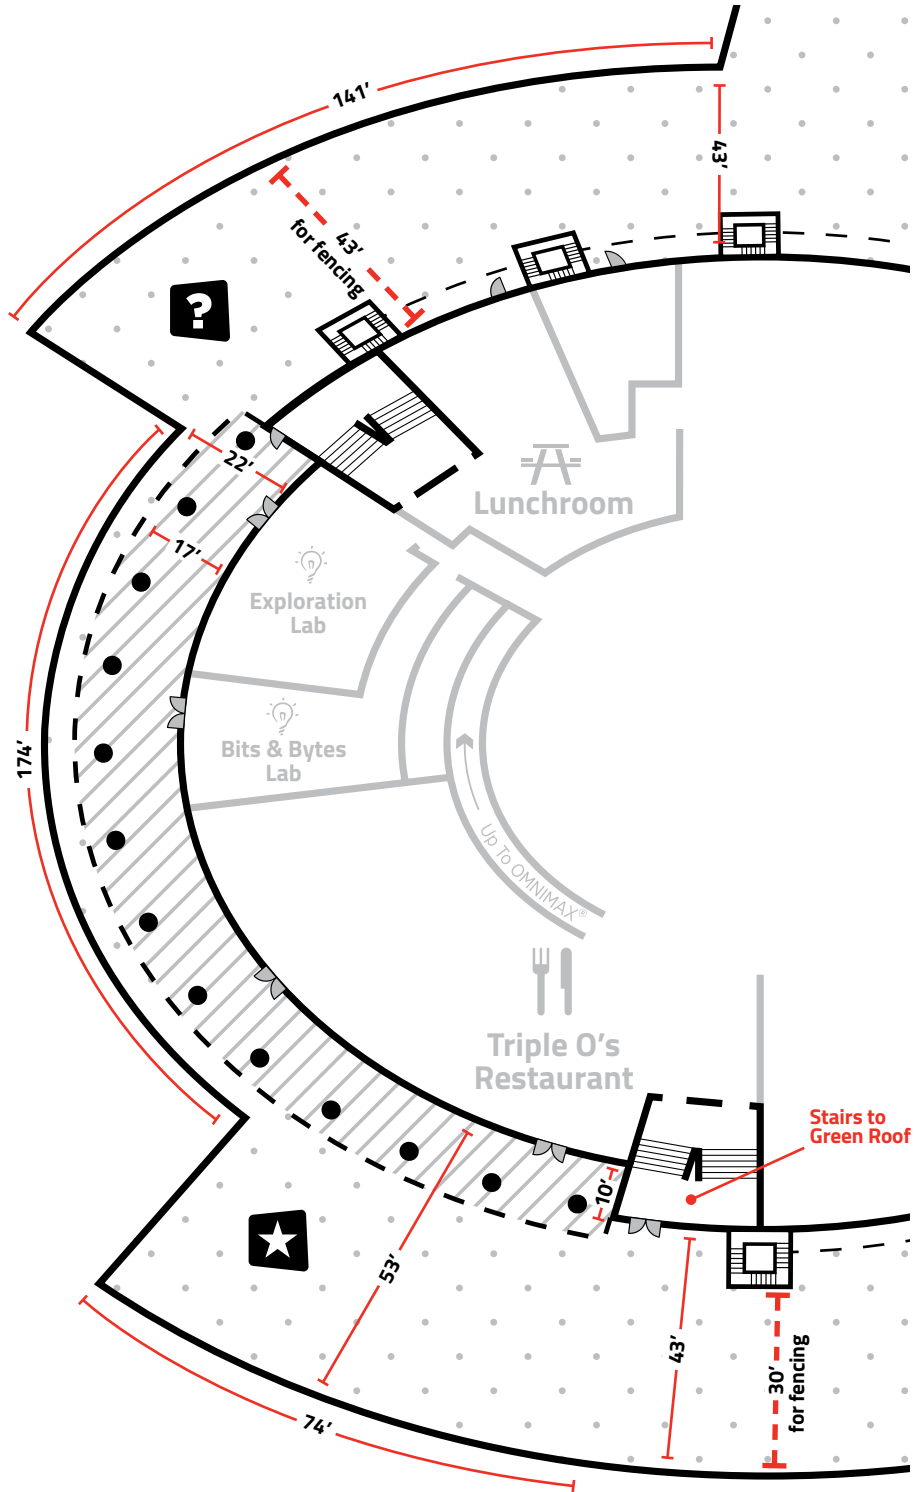

RENTABLE AREAS

CATERER'S AREAS

MAP KEY

- First Aid
- Washrooms
- Wheelchair Access
- Elevator

RENTABLE AREAS

CATERER'S AREAS

MAP KEY	
	First Aid
	Washrooms
	Wheelchair Access
	Elevator

-  **RENTABLE AREAS**
-  **CATERER'S AREAS**

UNCOVERED DECK

COVERED DECK

PILLAR
16' BETWEEN PILLARS

DOORWAYS

STAIRWELLS

EXHIBIT:
QUESTION MARK

EXHIBIT:
WATER TABLE

MAP KEY			
	Galleries		Washrooms
	Theatres		Lobby and Science Store
	Amenities		Labs

LEVEL 5

OMNIMAX® THEATRE
Put yourself in the middle of a giant-screen film

LEVEL 2

FEATURE EXHIBITION
A gallery where we showcase travelling exhibitions

TINKERING SPACE: THE WORKSAFE BC GALLERY
For inventors and creators