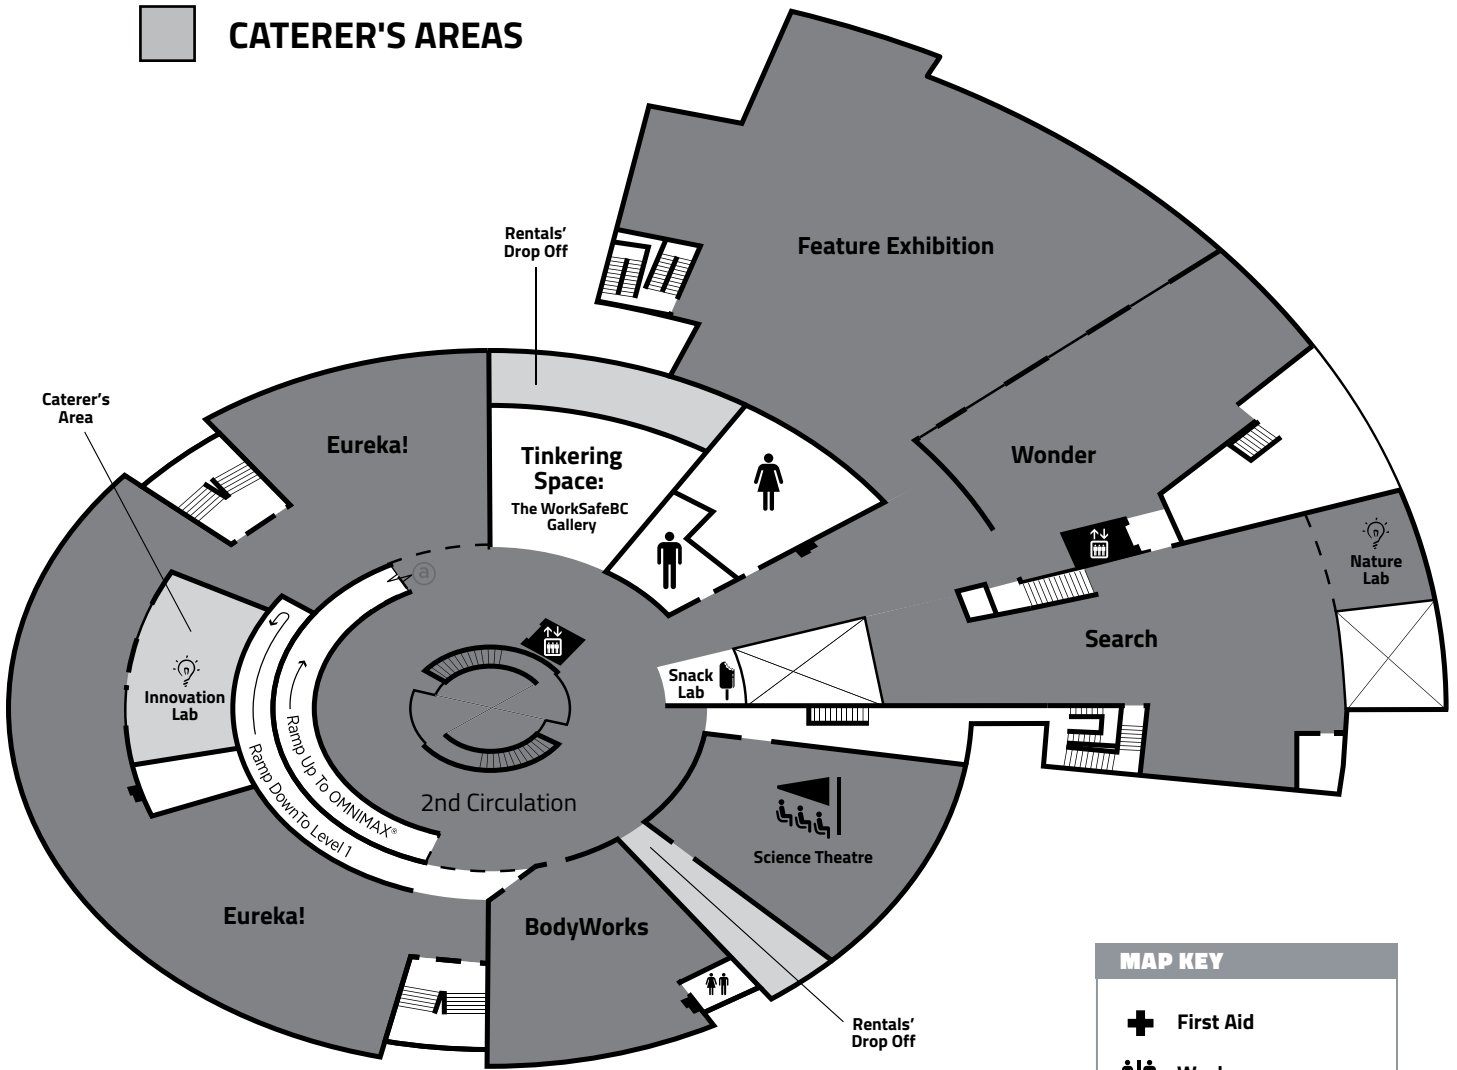

RENTABLE AREAS

CATERER'S AREAS

MAP KEY

- First Aid
- Washrooms
- Wheelchair Access
- Elevator

RENTABLE AREAS

CATERER'S AREAS

MAP KEY	
	First Aid
	Washrooms
	Wheelchair Access
	Elevator

-  **RENTABLE AREAS**
-  **CATERER'S AREAS**

UNCOVERED DECK

COVERED DECK

PILLAR
16' BETWEEN PILLARS

DOORWAYS

STAIRWELLS

EXHIBIT:
QUESTION MARK

EXHIBIT:
WATER TABLE

MAP KEY			
	Galleries		Washrooms
	Theatres		Lobby and Science Store
	Amenities		Labs

LEVEL 5

OMNIMAX® THEATRE
Put yourself in the middle of a giant-screen film

LEVEL 2

FEATURE EXHIBITION
A gallery where we showcase travelling exhibitions

TINKERING SPACE: THE WORKSAFE BC GALLERY
For inventors and creators

EXPLORATION LAB

BITS & BYTES LAB

CENTRE STAGE
Zany science demos with theatrical flair

TRIPLE O'S RESTAURANT
Grab a bite and refuel

OUTDOOR STAGE

KEN SPENCER SCIENCE PARK
For urban ecologists
Weather permitting