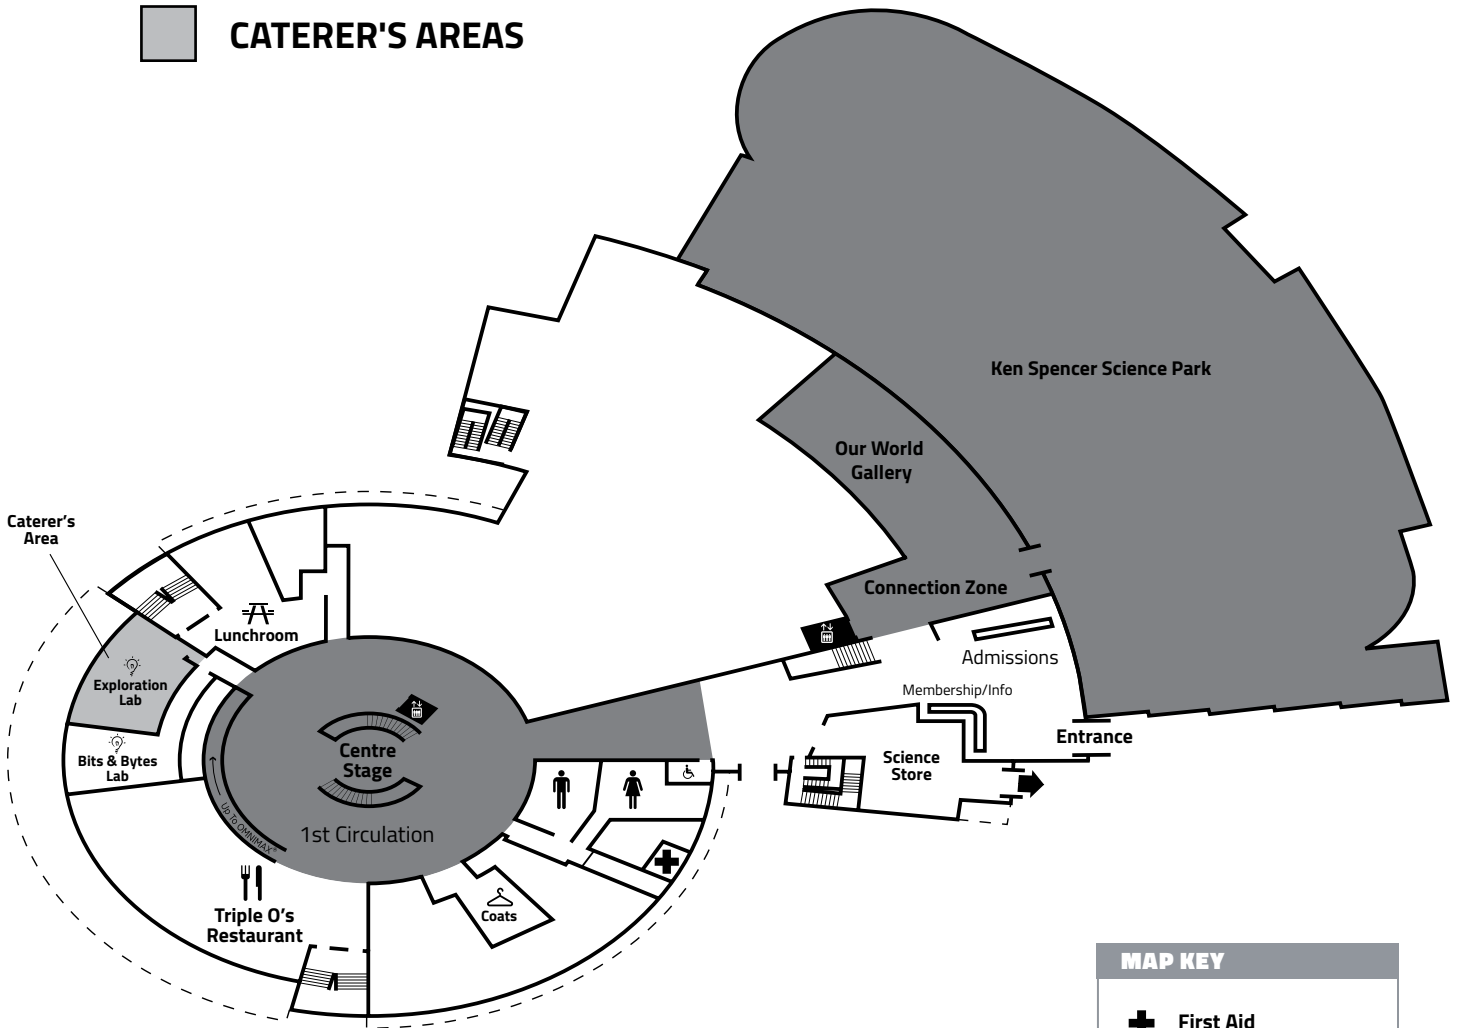

RENTABLE AREAS

CATERER'S AREAS

MAP KEY

- First Aid
- Washrooms
- Wheelchair Access
- Elevator

RENTABLE AREAS

CATERER'S AREAS

MAP KEY	
	First Aid
	Washrooms
	Wheelchair Access
	Elevator

-  **RENTABLE AREAS**
-  **CATERER'S AREAS**

UNCOVERED DECK

COVERED DECK

PILLAR
16' BETWEEN PILLARS

DOORWAYS

STAIRWELLS

EXHIBIT:
QUESTION MARK

EXHIBIT:
WATER TABLE

MAP KEY			
	Galleries		Washrooms
	Theatres		Lobby and Science Store
	Amenities		Labs

LEVEL 5

OMNIMAX® THEATRE
Put yourself in the middle of a giant-screen film

LEVEL 2

FEATURE EXHIBITION
A gallery where we showcase travelling exhibitions

TINKERING SPACE: THE WORKSAFE BC GALLERY
For inventors and creators

EXPLORATION LAB

BITS & BYTES LAB

CENTRE STAGE
Zany science demos with theatrical flair

TRIPLE O'S RESTAURANT
Grab a bite and refuel

OUTDOOR STAGE

KEN SPENCER SCIENCE PARK
For urban ecologists
Weather permitting