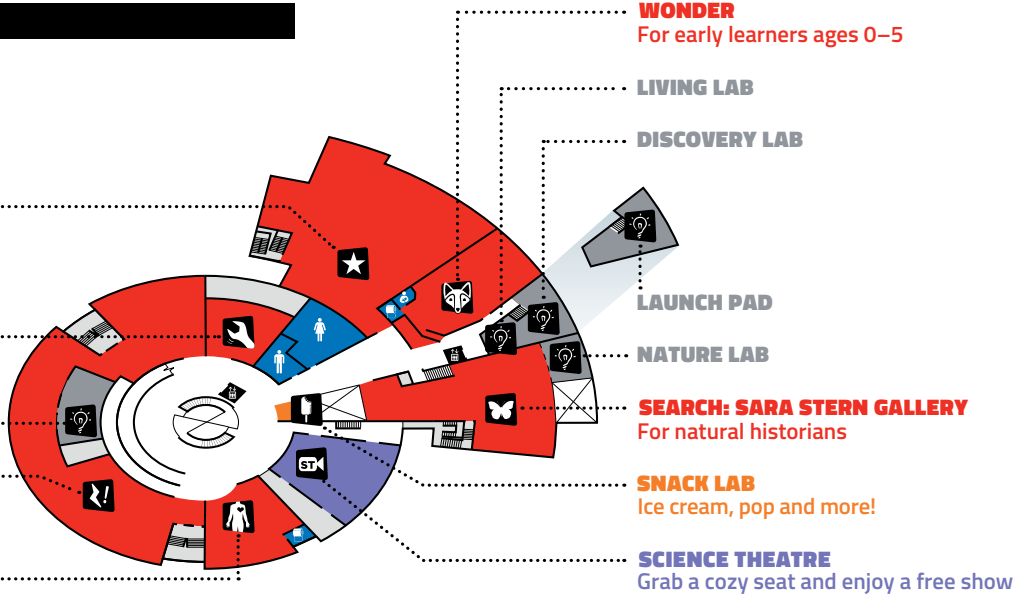

LEVEL 5

OMNIMAX® THEATRE
Put yourself in the middle of a giant-screen film

LEVEL 2

FEATURE EXHIBITION
A gallery where we showcase travelling exhibitions

TINKERING SPACE: THE WORKSAFE BC GALLERY
For inventors and creators

DYSON INNOVATION LAB

EUREKA!
For physicists

BODYWORKS
For anatomists

WONDER
For early learners ages 0-5

LIVING LAB

DISCOVERY LAB

LAUNCH PAD

NATURE LAB

SEARCH: SARA STERN GALLERY
For natural historians

SNACK LAB
Ice cream, pop and more!

SCIENCE THEATRE
Grab a cozy seat and enjoy a free show

LEVEL 1

PUZZLES AND ILLUSIONS
For problem-solvers

PUBLIC LUNCHROOM

EXPLORATION LAB

BITS & BYTES LAB

CENTRE STAGE
Zany science demos with theatrical flair

TRIPLE O'S RESTAURANT
Grab a bite and refuel

OUTDOOR STAGE

KEN SPENCER SCIENCE PARK
For urban ecologists
Weather permitting