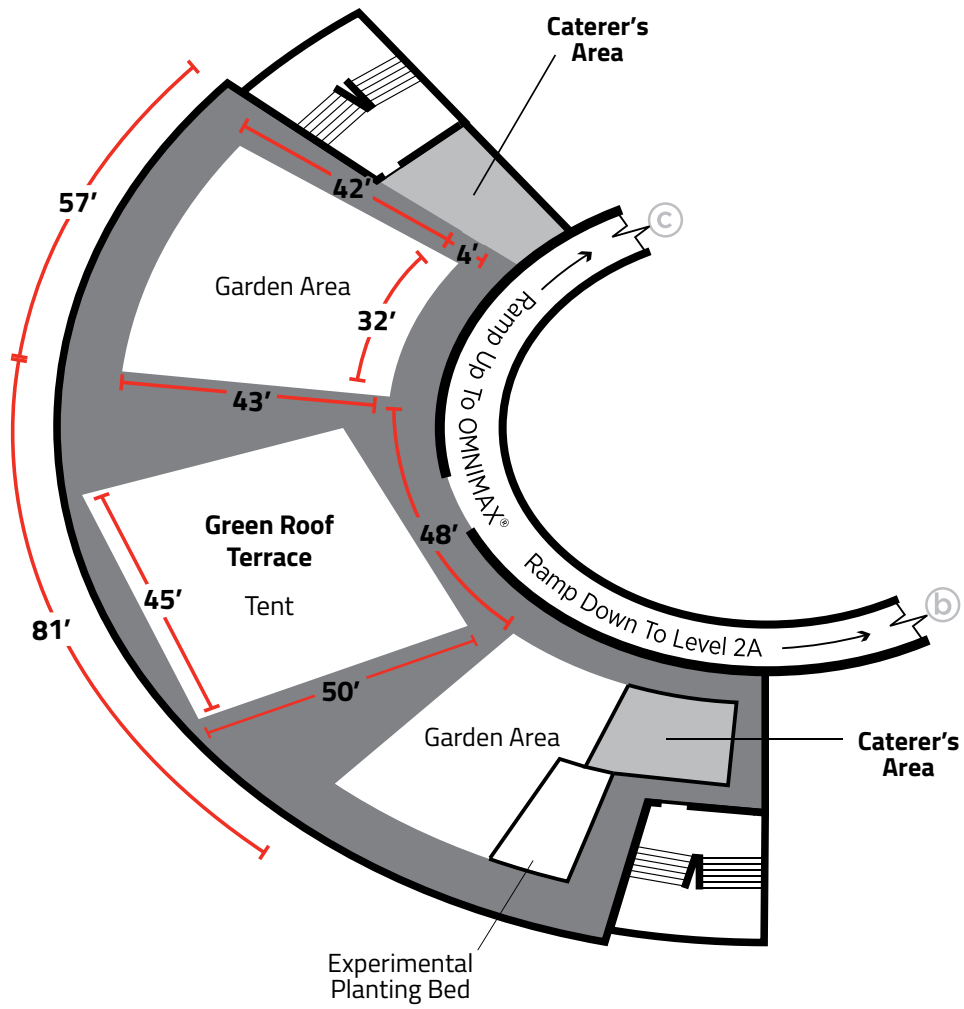

RENTABLE AREAS

CATERER'S AREAS

MAP KEY

- First Aid
- Washrooms
- Wheelchair Access
- Elevator

RENTABLE AREAS

CATERER'S AREAS

MAP KEY	
	First Aid
	Washrooms
	Wheelchair Access
	Elevator

-  **RENTABLE AREAS**
-  **CATERER'S AREAS**

UNCOVERED DECK

COVERED DECK

PILLAR
16' BETWEEN PILLARS

DOORWAYS

STAIRWELLS

EXHIBIT:
QUESTION MARK

EXHIBIT:
WATER TABLE

MAP KEY			
	Galleries		Washrooms
	Theatres		Lobby and Science Store
	Amenities		Labs