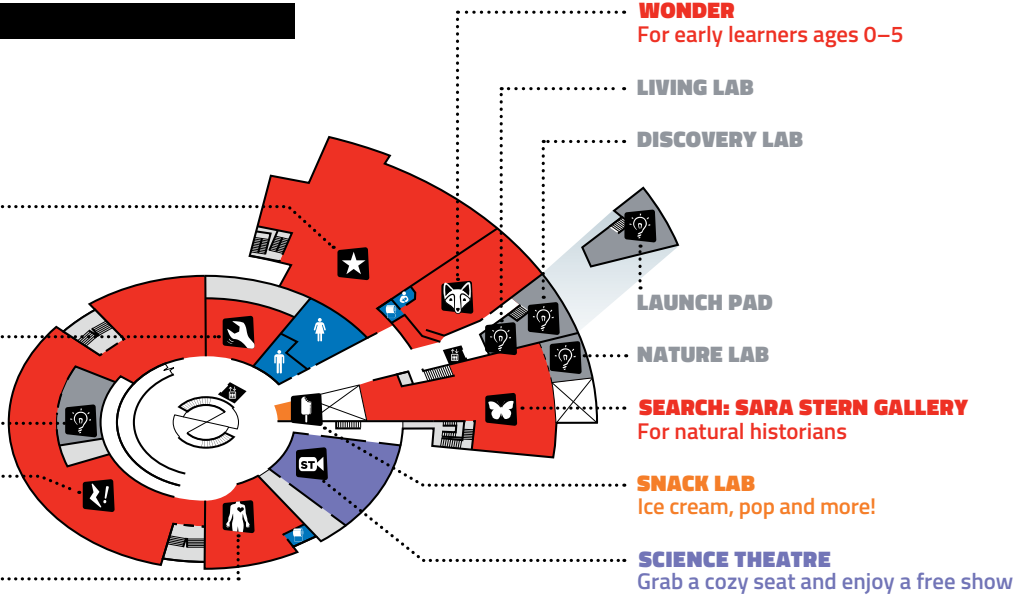

MAP KEY			
	Galleries		Washrooms
	Theatres		Lobby and Science Store
	Amenities		Labs

LEVEL 5

OMNIMAX® THEATRE
Put yourself in the middle of a giant-screen film

LEVEL 2

FEATURE EXHIBITION
A gallery where we showcase travelling exhibitions

TINKERING SPACE: THE WORKSAFE BC GALLERY
For inventors and creators

DYSON INNOVATION LAB

EUREKA!
For physicists

BODYWORKS
For anatomists

WONDER
For early learners ages 0-5

LIVING LAB

DISCOVERY LAB

LAUNCH PAD

NATURE LAB

SEARCH: SARA STERN GALLERY
For natural historians

SNACK LAB
Ice cream, pop and more!

SCIENCE THEATRE
Grab a cozy seat and enjoy a free show