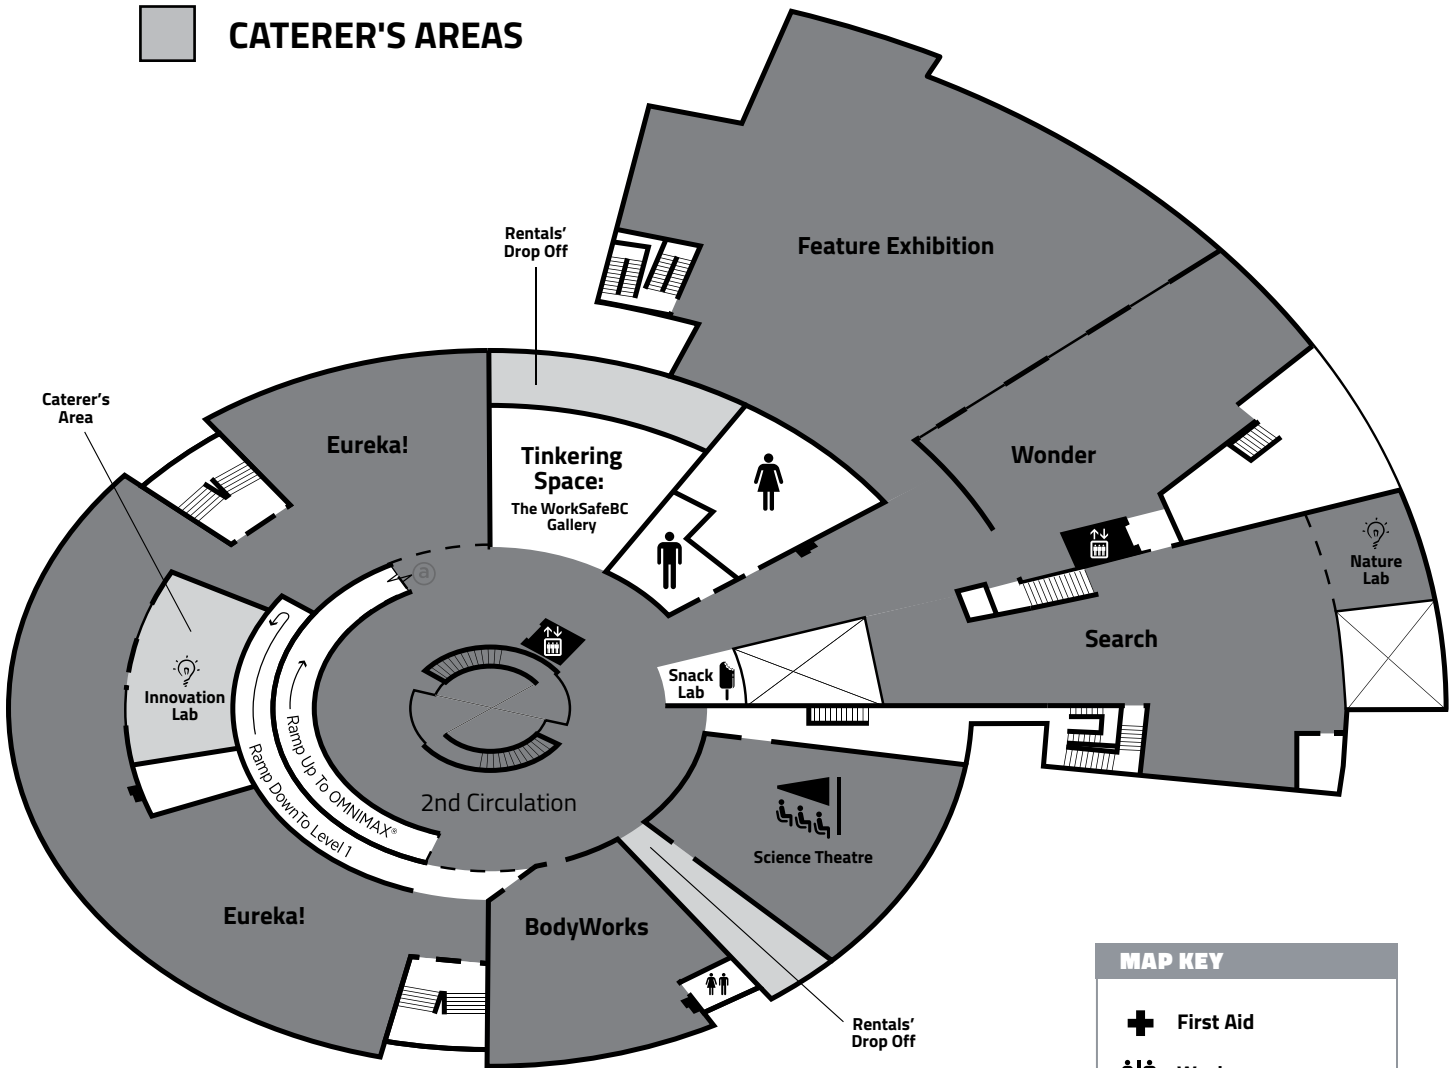

MAP KEY			
	Galleries		Washrooms
	Theatres		Lobby and Science Store
	Amenities		Labs

LEVEL 5

OMNIMAX® THEATRE
Put yourself in the middle of a giant-screen film

LEVEL 2

FEATURE EXHIBITION
A gallery where we showcase travelling exhibitions

CONNECTION ZONE

OUR WORLD
For sustainable thinkers

SCIENCE STORE
Remember your day: pick up something special from the science store

RENTABLE AREAS

CATERER'S AREAS

MAP KEY

- First Aid
- Washrooms
- Wheelchair Access
- Elevator

RENTABLE AREAS

CATERER'S AREAS

MAP KEY	
	First Aid
	Washrooms
	Wheelchair Access
	Elevator

-  **RENTABLE AREAS**
-  **CATERER'S AREAS**

UNCOVERED DECK

COVERED DECK

PILLAR
16' BETWEEN PILLARS

DOORWAYS

STAIRWELLS

EXHIBIT:
QUESTION MARK

EXHIBIT:
WATER TABLE