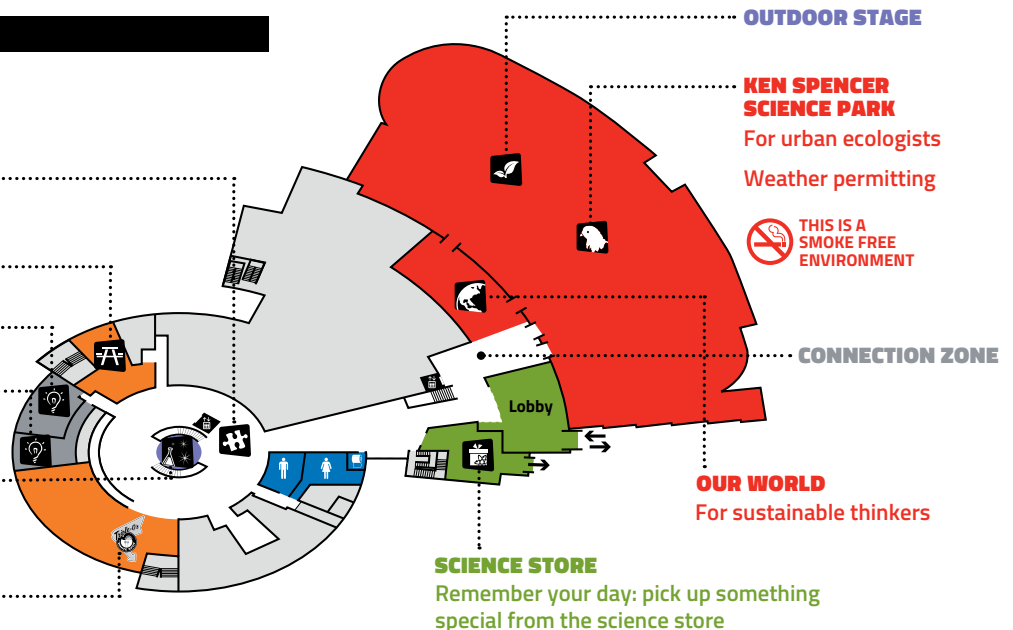

EXPLORATION LAB

BITS & BYTES LAB

CENTRE STAGE
Zany science demos with theatrical flair

TRIPLE O'S RESTAURANT
Grab a bite and refuel

OUTDOOR STAGE

KEN SPENCER SCIENCE PARK
For urban ecologists
Weather permitting

CONNECTION ZONE

OUR WORLD
For sustainable thinkers

SCIENCE STORE
Remember your day: pick up something special from the science store

RENTABLE AREAS

CATERER'S AREAS

MAP KEY

- First Aid
- Washrooms
- Wheelchair Access
- Elevator

STAIRWELLS

EXHIBIT:
QUESTION MARK

EXHIBIT:
WATER TABLE