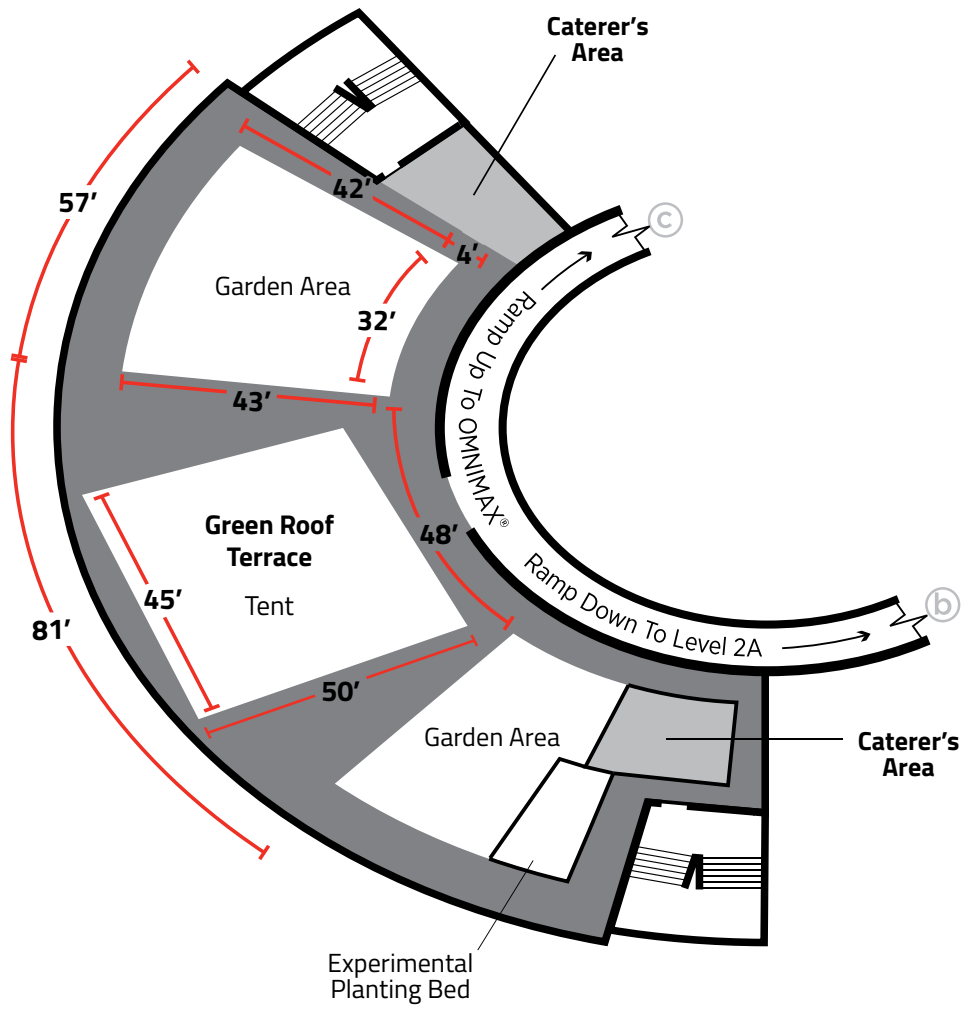

RENTABLE AREAS

CATERER'S AREAS

MAP KEY	
	First Aid
	Washrooms
	Wheelchair Access
	Elevator

-  **RENTABLE AREAS**
-  **CATERER'S AREAS**

UNCOVERED DECK

COVERED DECK

PILLAR
16' BETWEEN PILLARS

DOORWAYS

STAIRWELLS

EXHIBIT:
QUESTION MARK

EXHIBIT:
WATER TABLE