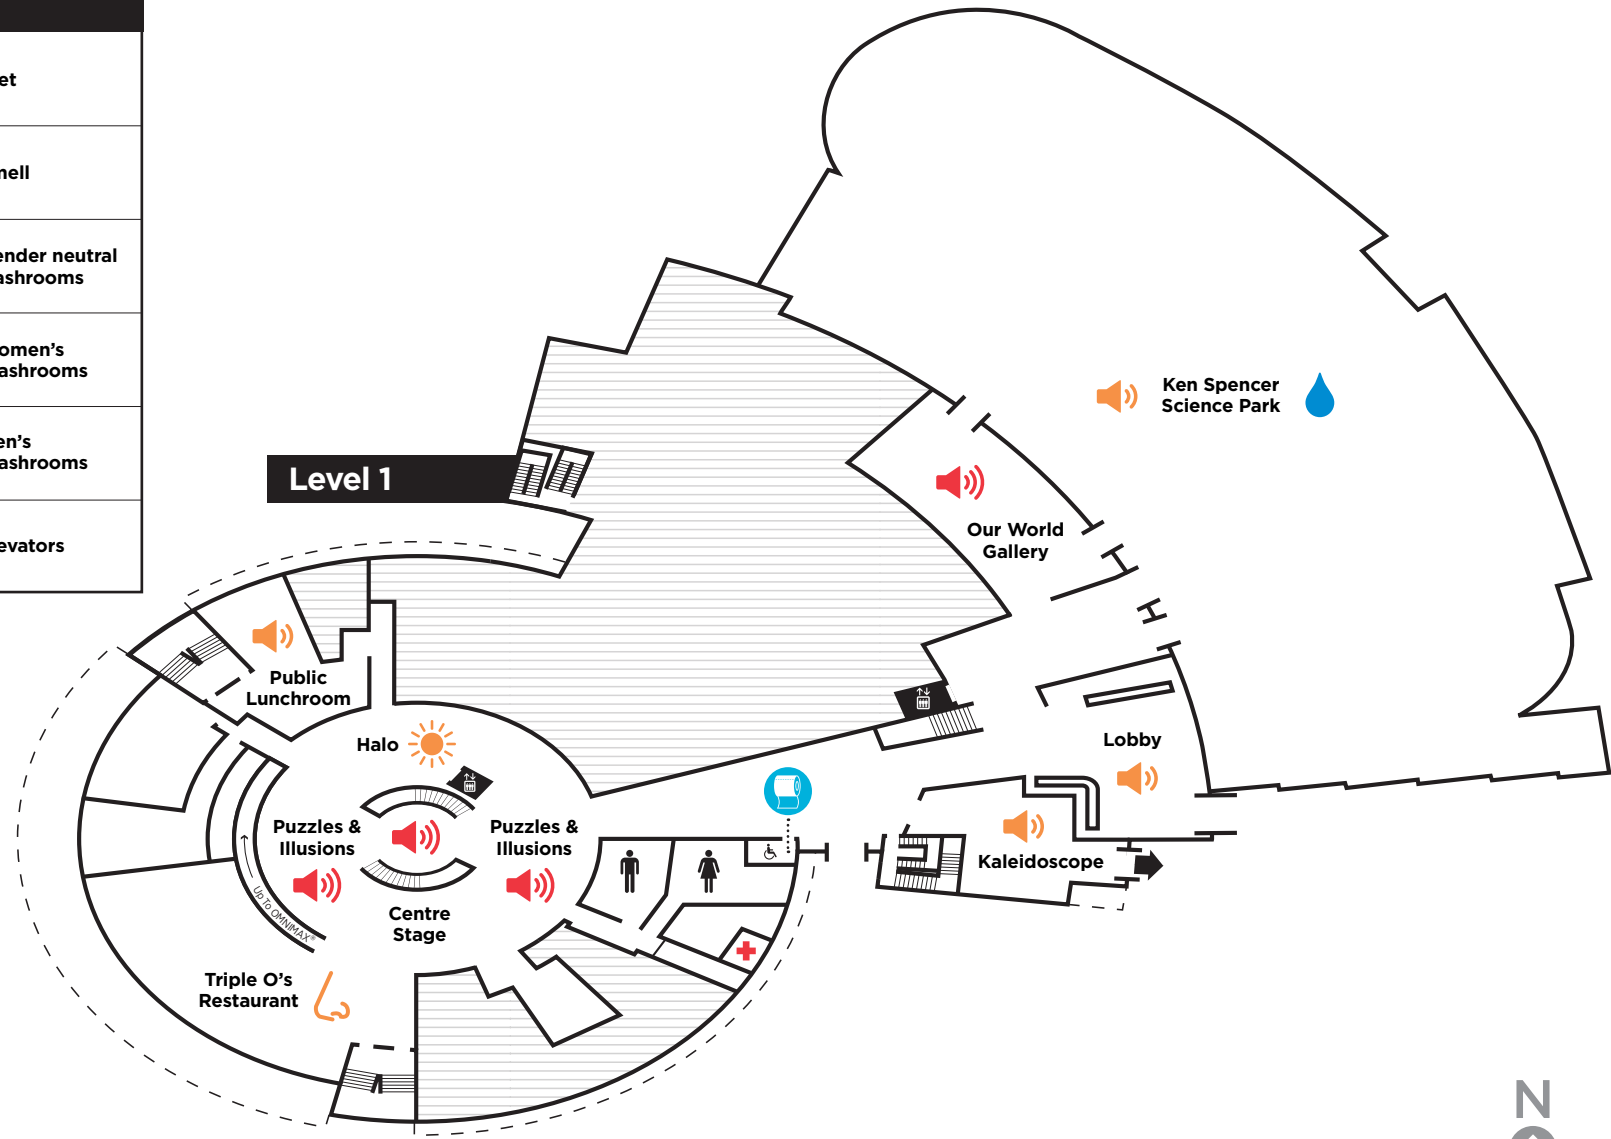

Level 1

SENSORY MAP

Legend	
 Minimal volume	 Wet
 Medium volume	 Smell
 Loud volume	 Gender neutral washrooms
 Bright light	 Women's Washrooms
 Dim light	 Men's Washrooms
 First aid room (Level 1)	 Elevators

Levels 2 and 5

SENSORY MAP

Legend	
 Minimal volume	 Wet
 Medium volume	 Smell
 Loud volume	 Gender neutral washrooms
 Bright light	 Women's Washrooms
 Dim light	 Men's Washrooms
 First aid room (Level 1)	 Elevators