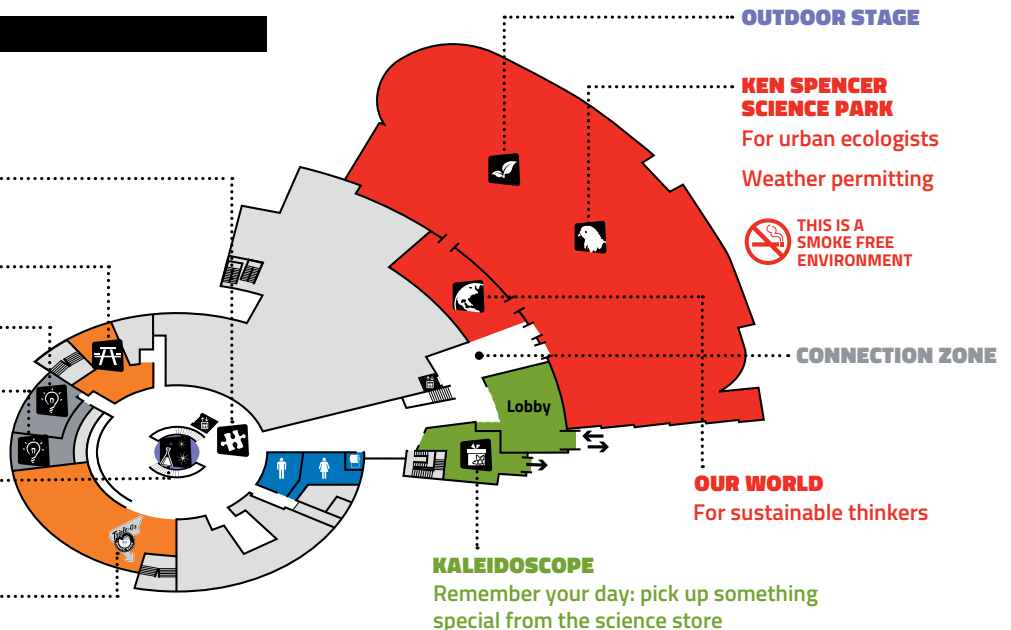

EXPLORATION LAB

BITS & BYTES LAB

PETER BROWN FAMILY CENTRE STAGE
Zany science demos with theatrical flair

TRIPLE O'S RESTAURANT
Grab a bite and refuel

OUTDOOR STAGE

KEN SPENCER SCIENCE PARK
For urban ecologists
Weather permitting

CONNECTION ZONE

OUR WORLD
For sustainable thinkers

KALEIDOSCOPE
Remember your day: pick up something special from the science store

RENTABLE AREAS

CATERER'S AREAS

MAP KEY

- First Aid
- Washrooms
- Wheelchair Access
- Elevator

STAIRWELLS

EXHIBIT:
QUESTION MARK

EXHIBIT:
WATER TABLE