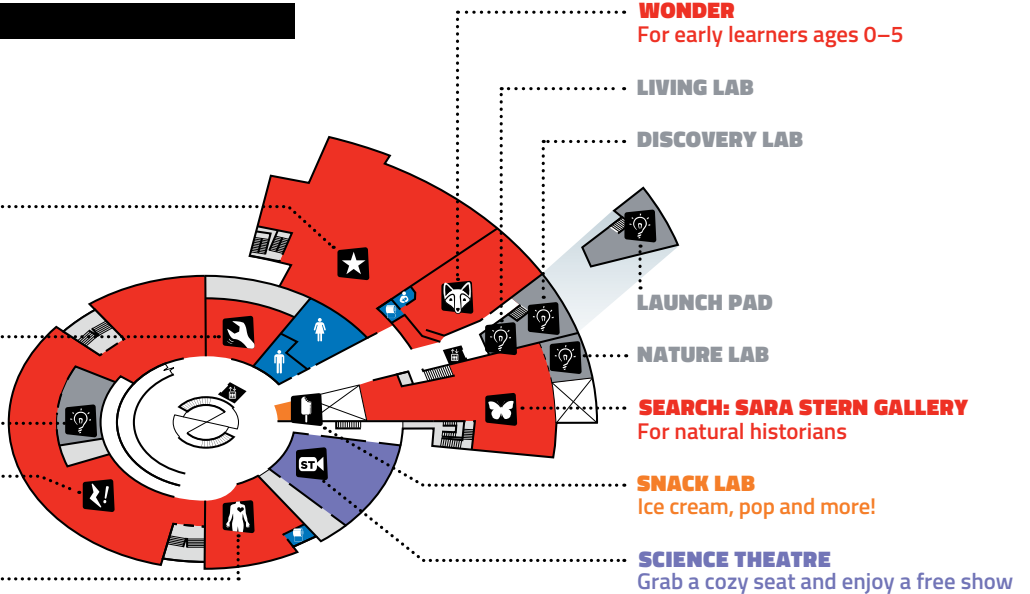

MAP KEY			
	Galleries		Washrooms
	Theatres		Lobby and Science Store
	Amenities		Labs

LEVEL 5

OMNIMAX® THEATRE
Put yourself in the middle of a giant-screen film

LEVEL 2

FEATURE EXHIBITION
A gallery where we showcase travelling exhibitions

TINKERING SPACE: THE WORKSAFE BC GALLERY
For inventors and creators

DYSON INNOVATION LAB

EUREKA!
For physicists

BODYWORKS
For anatomists

WONDER
For early learners ages 0-5

LIVING LAB

DISCOVERY LAB

LAUNCH PAD

NATURE LAB

SEARCH: SARA STERN GALLERY
For natural historians

SNACK LAB
Ice cream, pop and more!

SCIENCE THEATRE
Grab a cozy seat and enjoy a free show