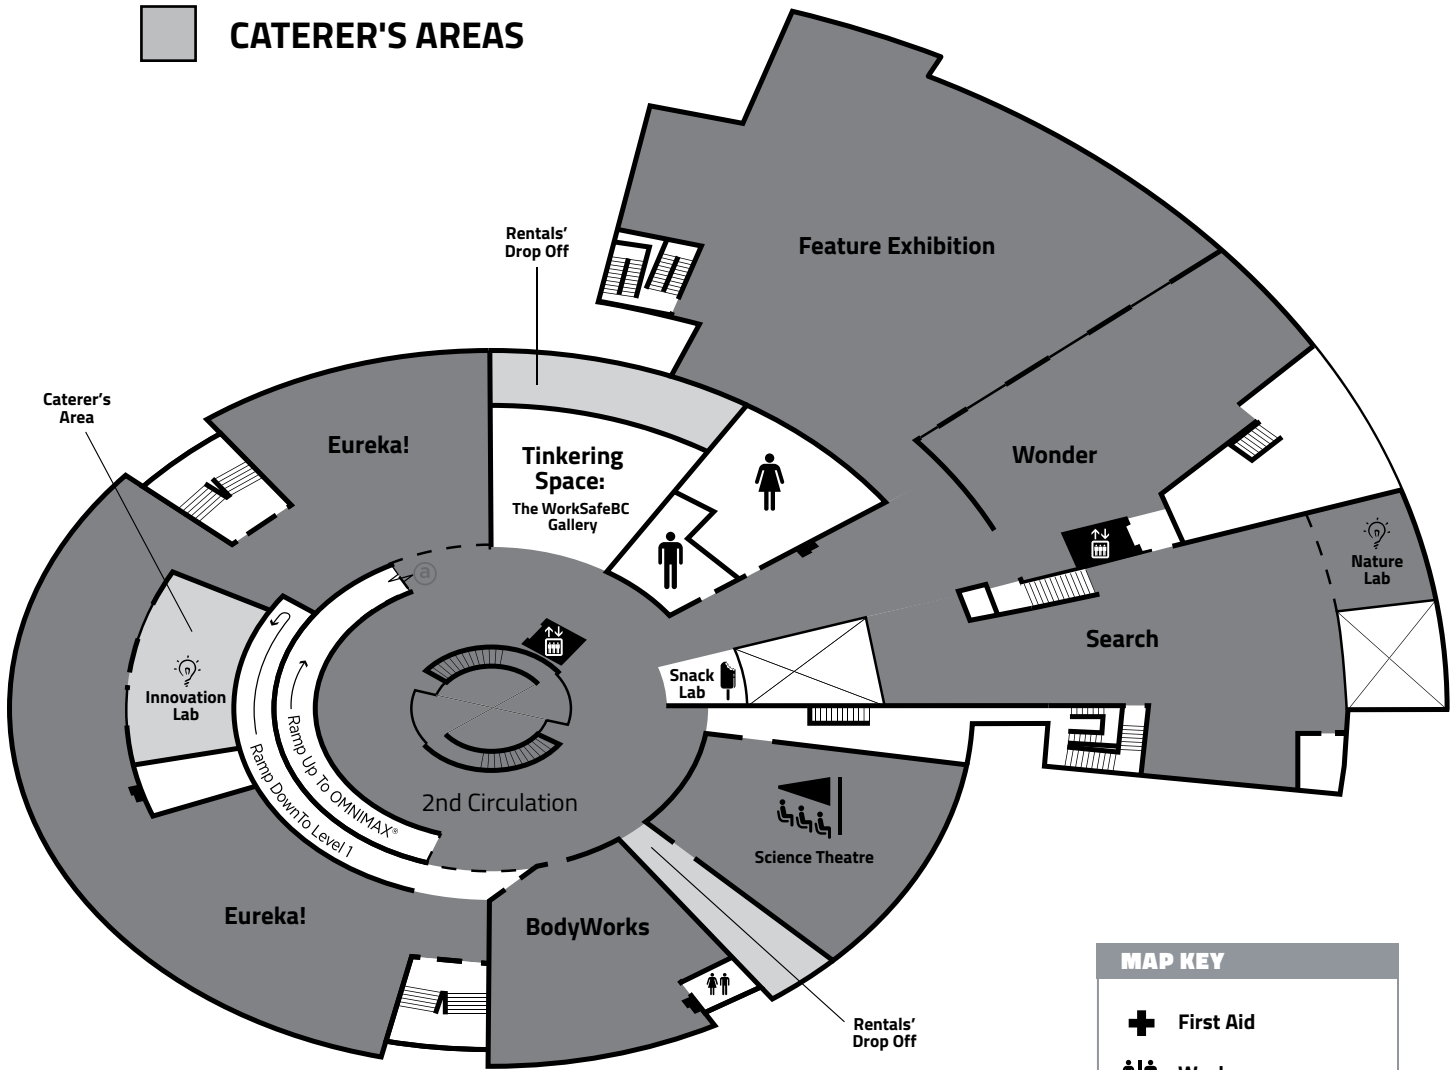

MAP KEY			
	Galleries		Washrooms
	Theatres		Lobby and Science Store
	Amenities		Labs

LEVEL 5

OMNIMAX® THEATRE
Put yourself in the middle of a giant-screen film

LEVEL 2

FEATURE EXHIBITION
A gallery where we showcase travelling exhibitions

CONNECTION ZONE

OUR WORLD
For sustainable thinkers

KALEIDOSCOPE
Remember your day: pick up something special from the science store

RENTABLE AREAS

CATERER'S AREAS

MAP KEY

- First Aid
- Washrooms
- Wheelchair Access
- Elevator

- RENTABLE AREAS
- CATERER'S AREAS

MAP KEY	
	First Aid
	Washrooms
	Wheelchair Access
	Elevator

RENTABLE AREAS

CATERER'S AREAS

UNCOVERED DECK

COVERED DECK

PILLAR
16' BETWEEN PILLARS

DOORWAYS

STAIRWELLS

EXHIBIT:
QUESTION MARK

EXHIBIT:
WATER TABLE